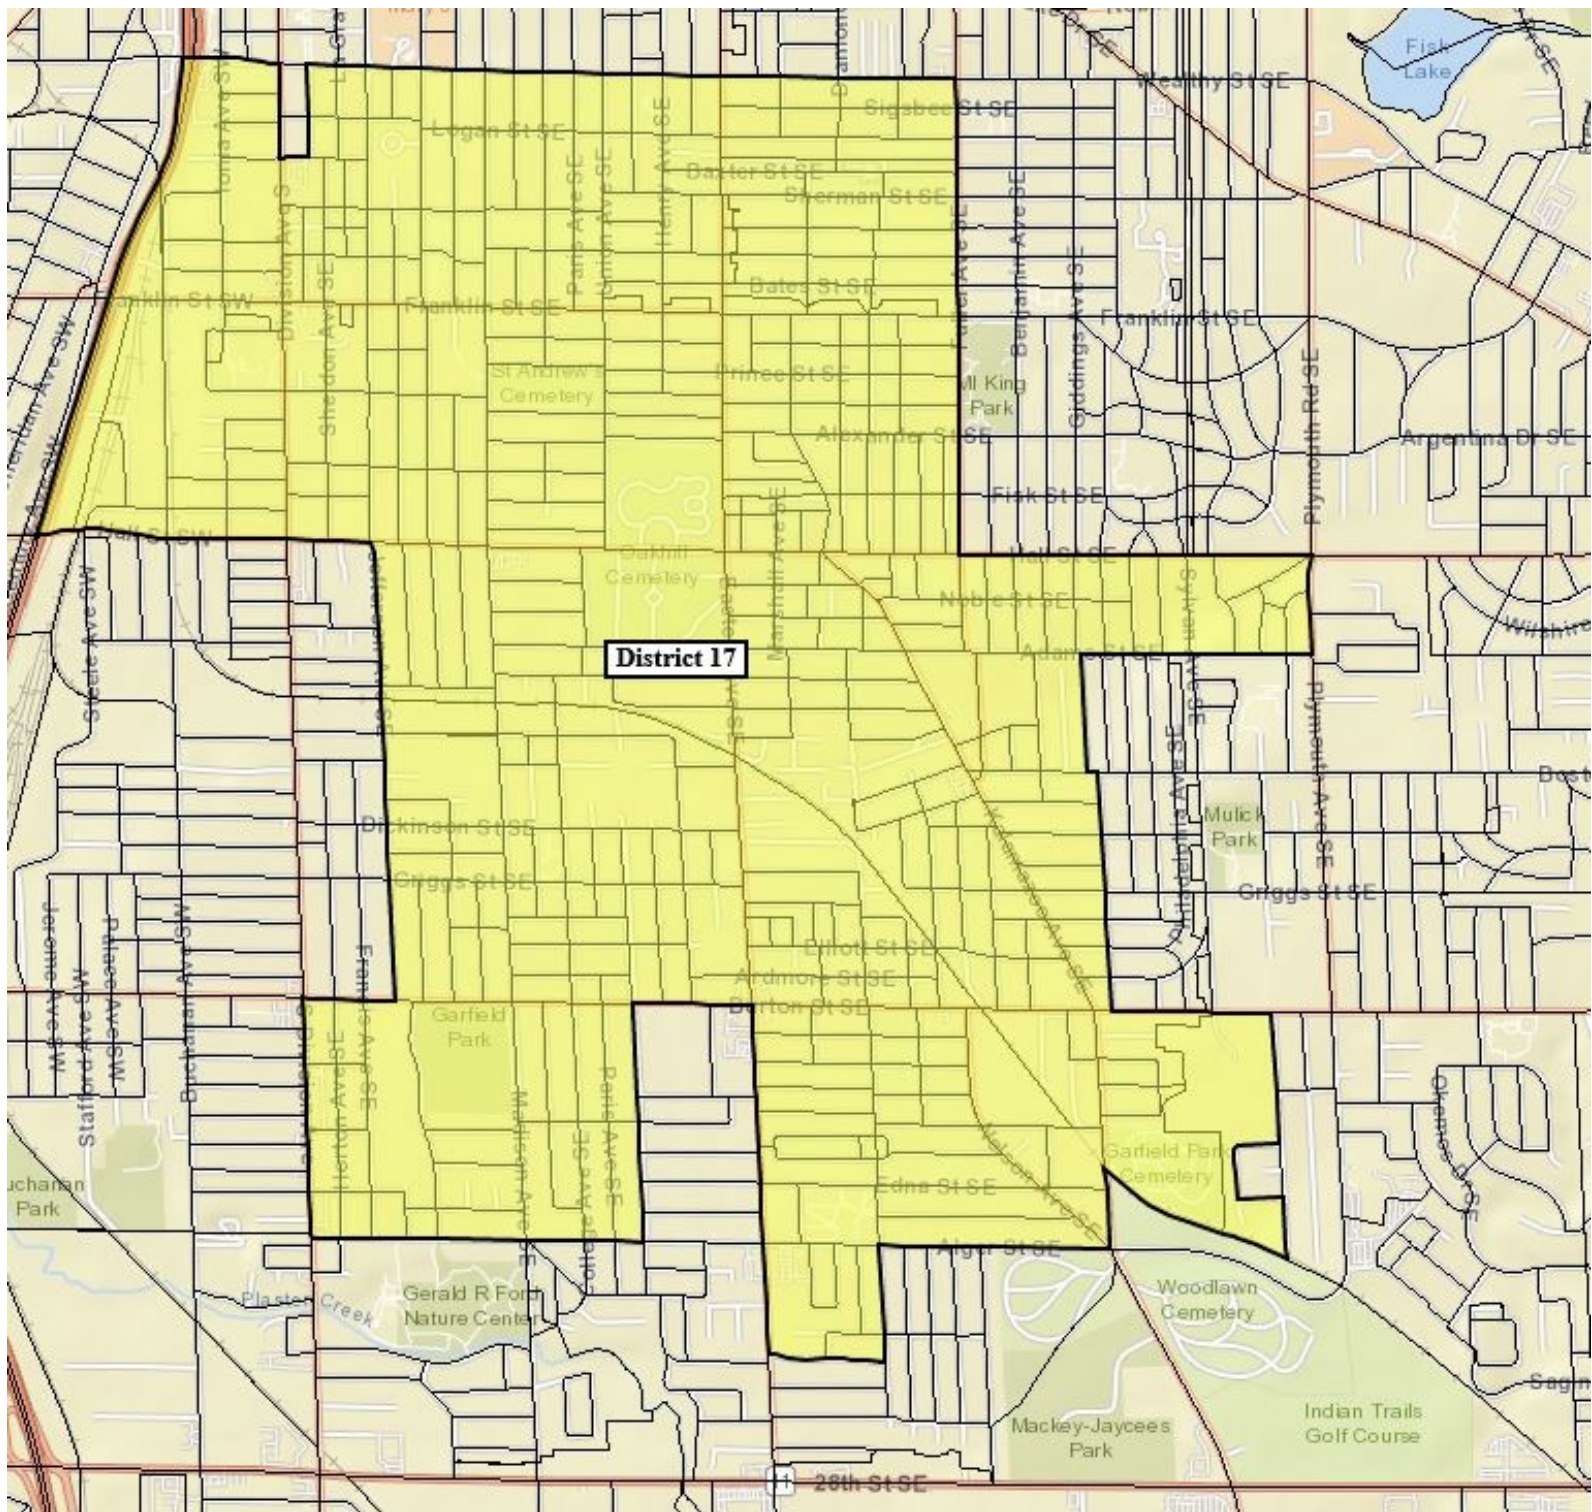

**District 12**

oming

30th St SW

5th St SW

I-75

Pine Hill

Lake Creek

10th St SW

13th St

Gaines Twp

**District 20**

**Wyoming**

28th St SW

26th St SW

Rogers Plaza

Porter Lake

Gerald R For Nature Cent

Garfield Park

Metal's Factory

Buchanan Park

Marquette Park

Millennium Park