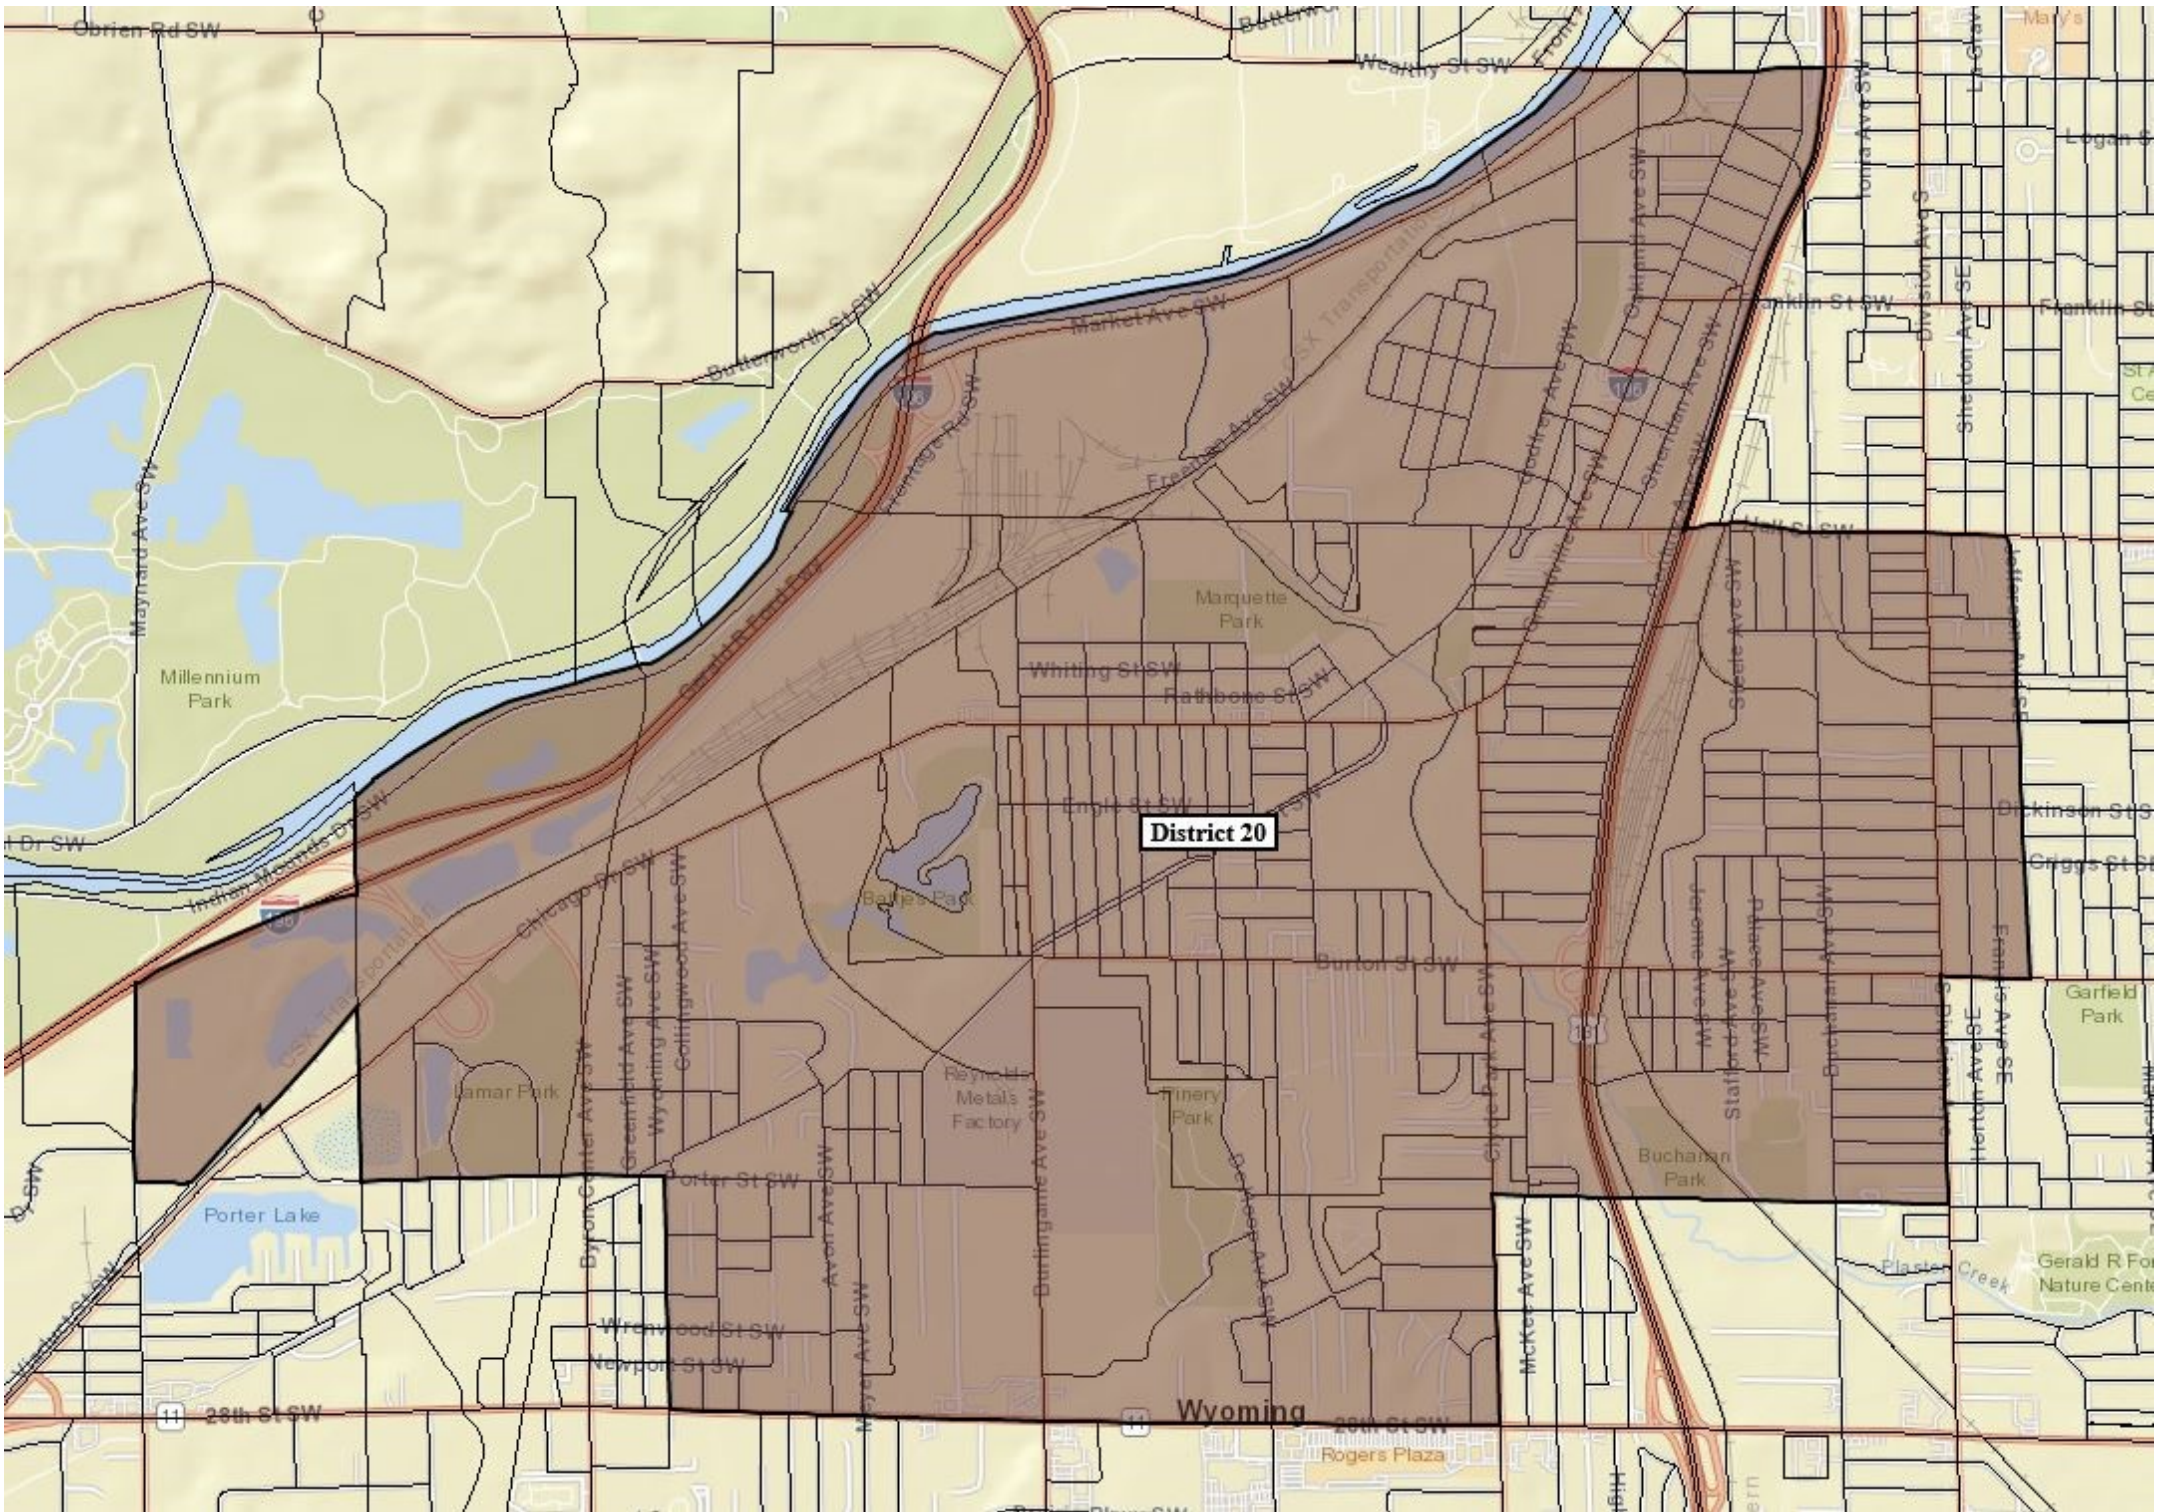

**District 12**

oming

30th St SW

5th St SW

I-75

Pine Hill

Lake Creek

10th St SW

13th St

Gaines Twp

**District 20**

**Wyoming**

28th St SW

26th St SW

Rogers Plaza

Porter Lake

Gerald R For Nature Cent

Garfield Park

Metal's Factory

Buchanan Park

Marquette Park

Millennium Park