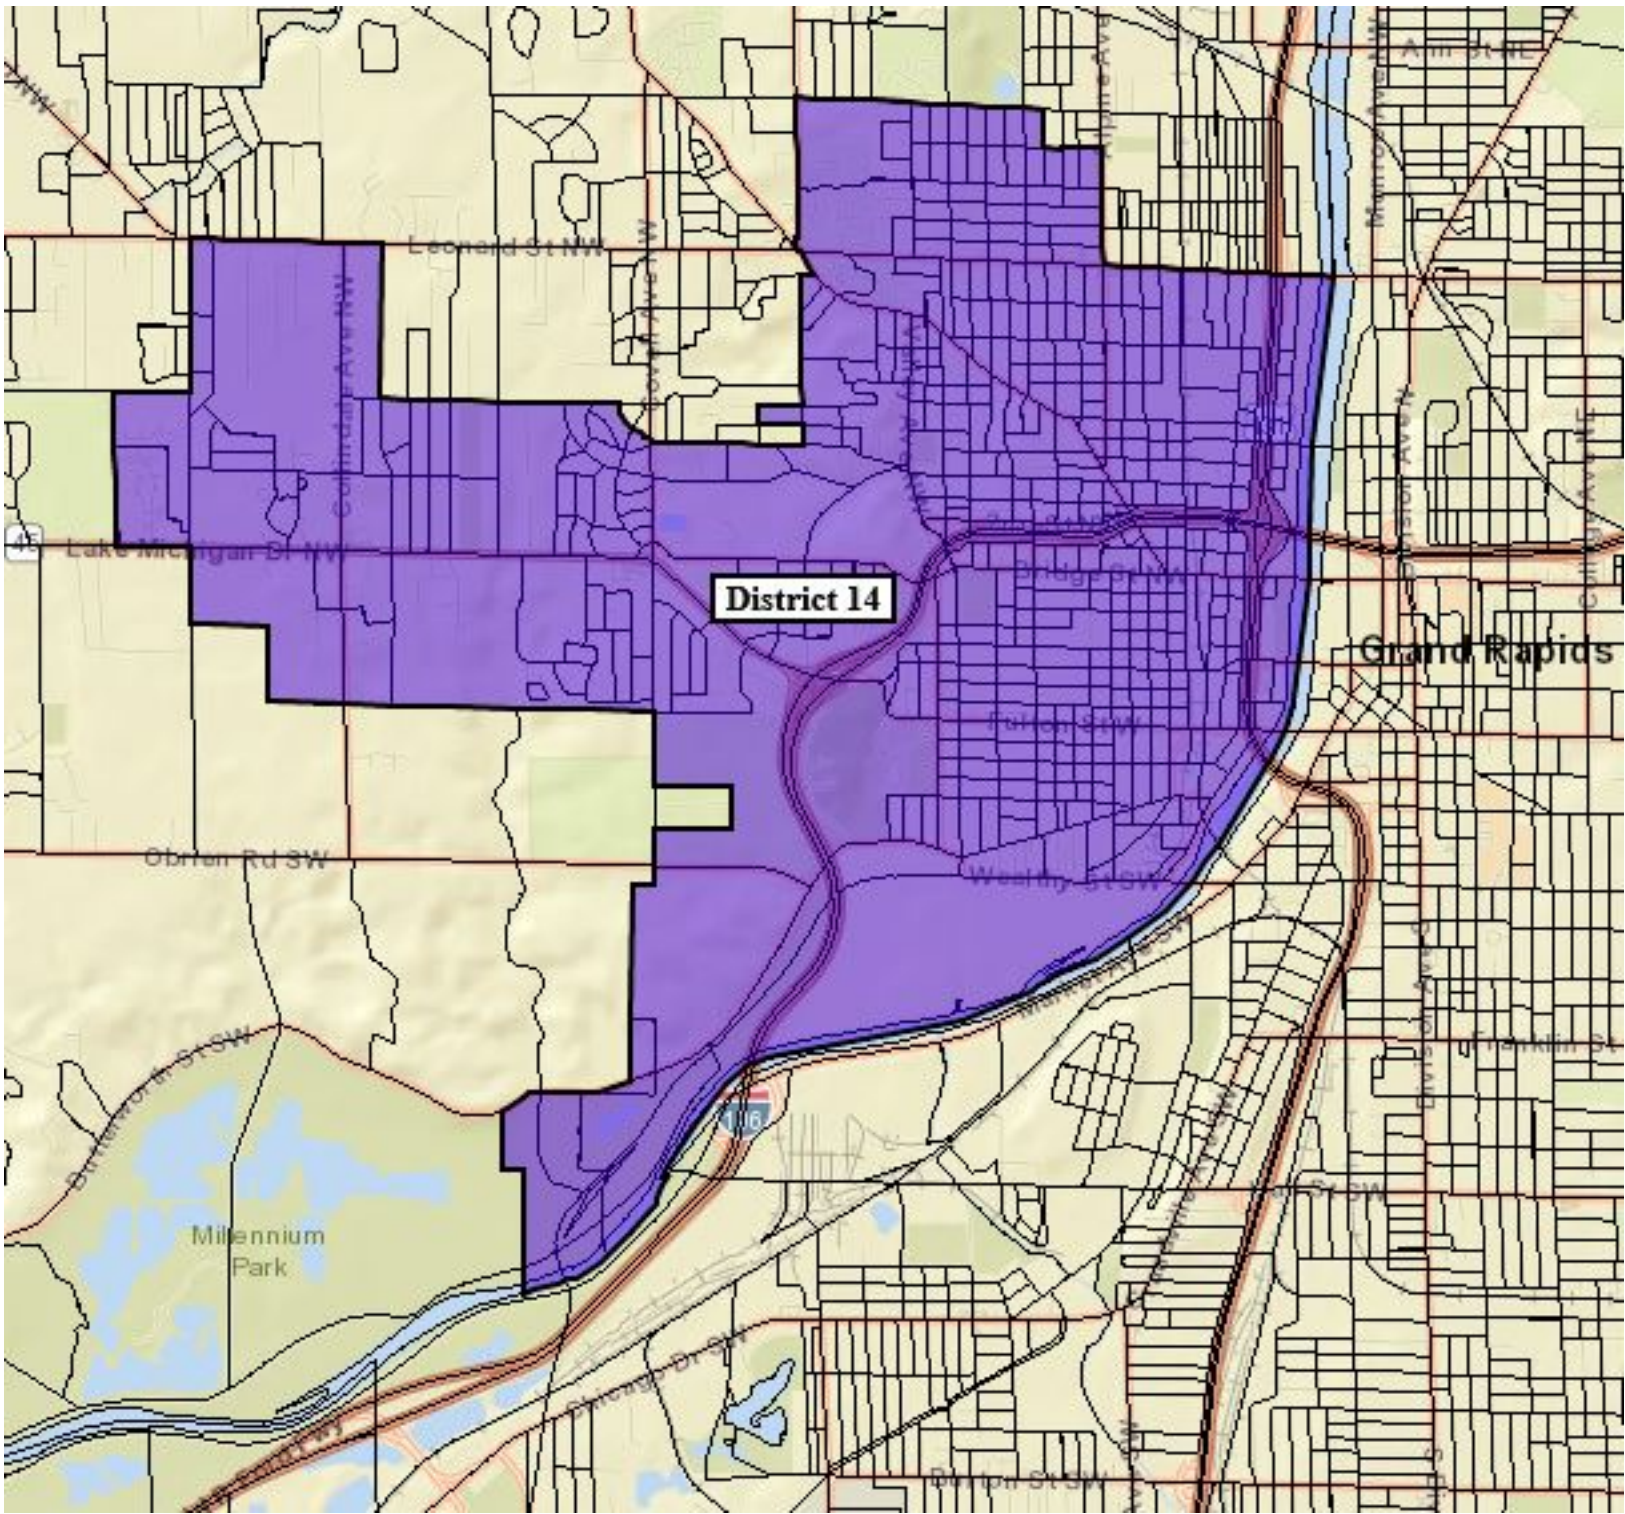

**District 12**

oming

30th St SW

5th St SW

I-75

Pine Hill

Lake Creek

10th St SW

13th St

Gaines Twp

**District 20**

**Wyoming**

28th St SW

26th St SW

Rogers Plaza

Porter Lake