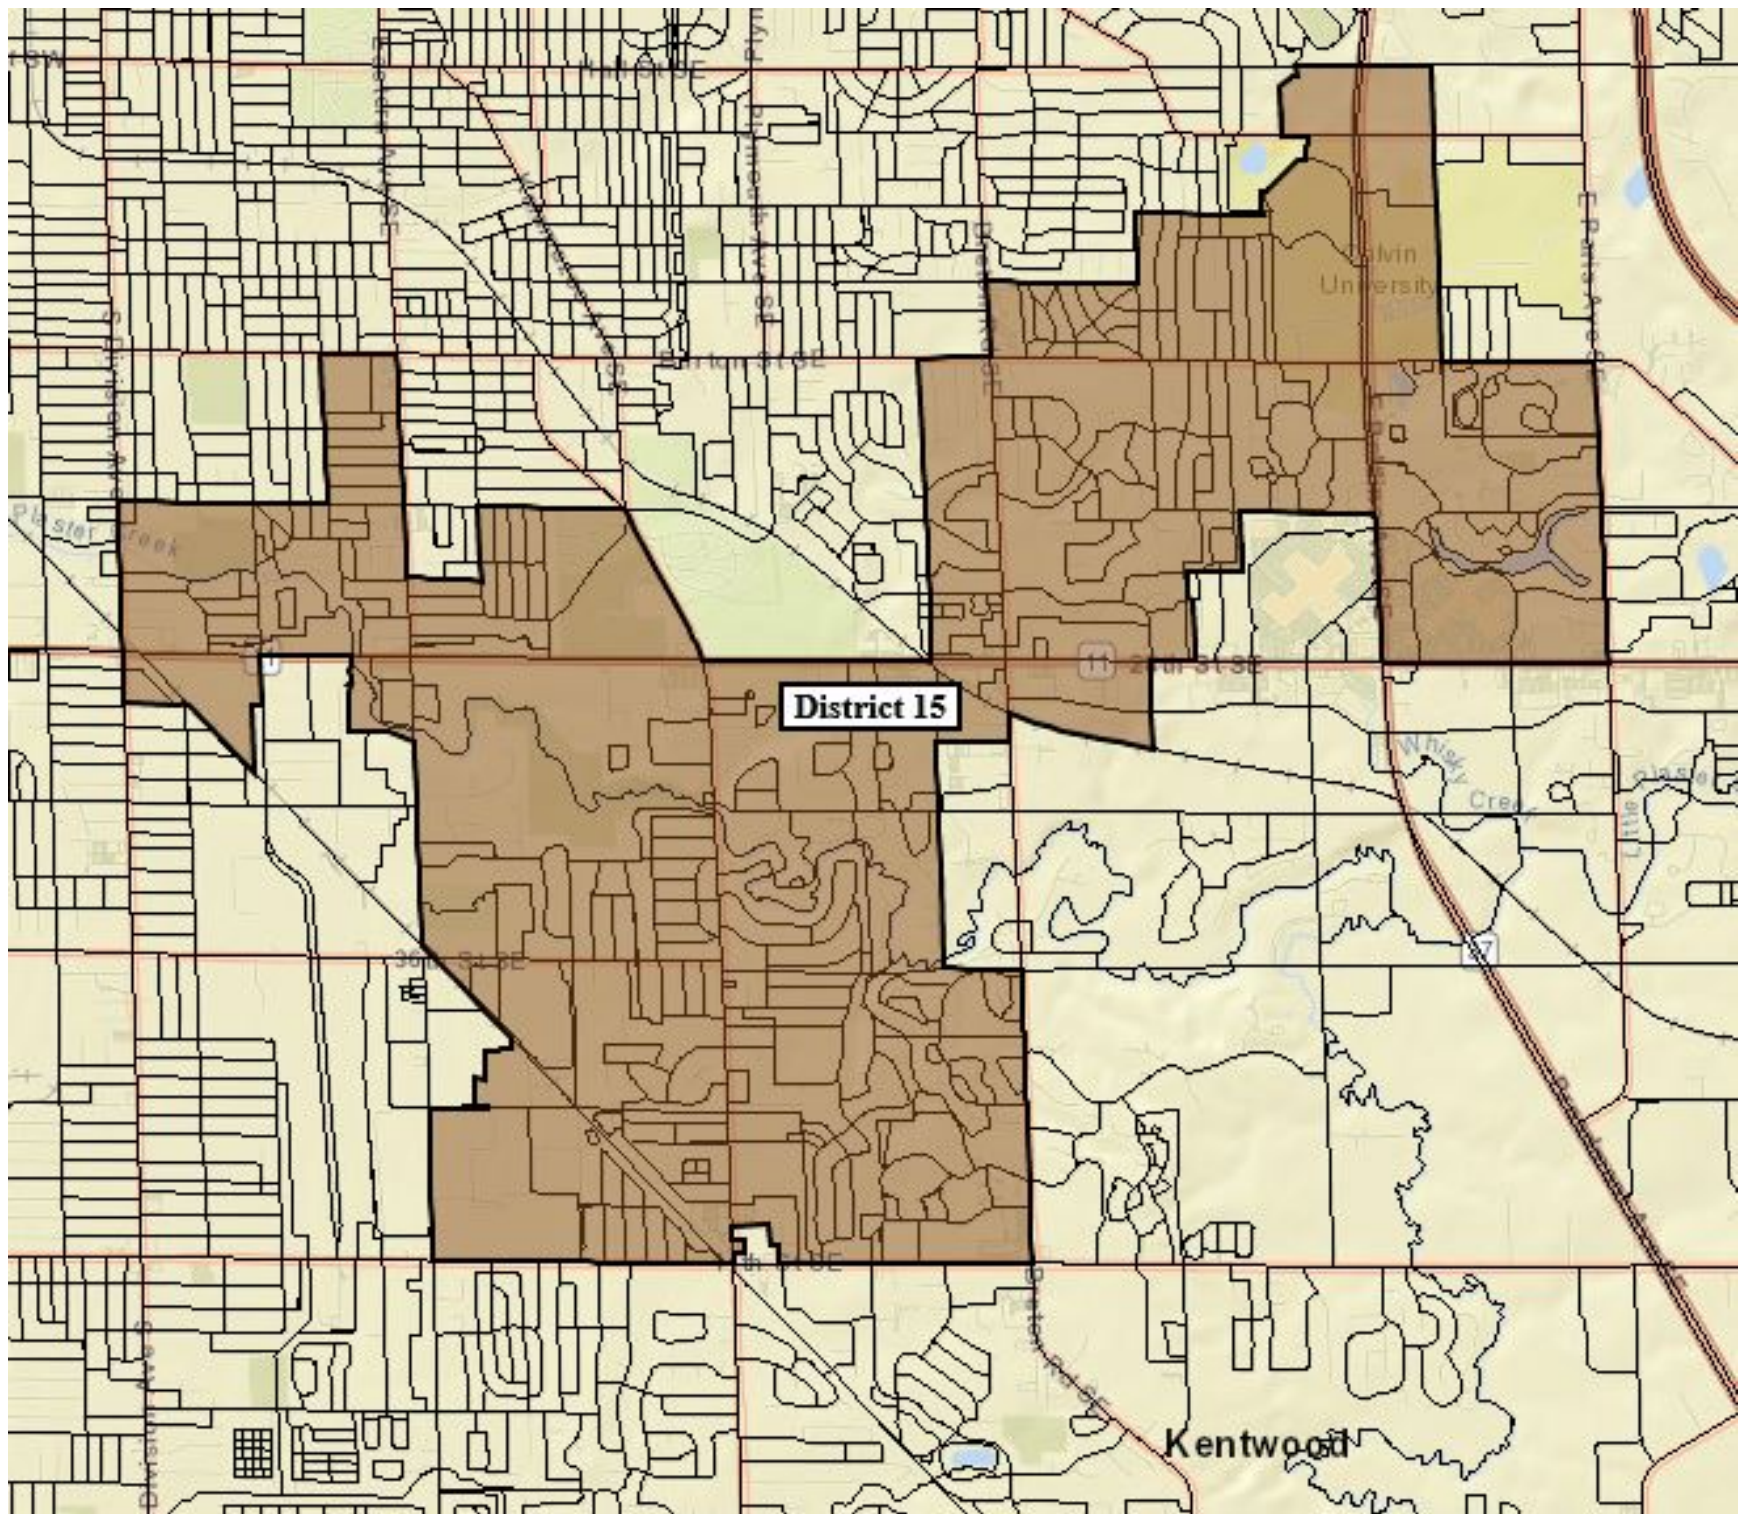

**District 12**

oming

30th St SW

5th St SW

I-75

Pine Hill

Lake Creek

10th St SW

13th St

Gaines Twp

**District 20**

**Wyoming**

28th St SW

26th St SW

Rogers Plaza

Porter Lake