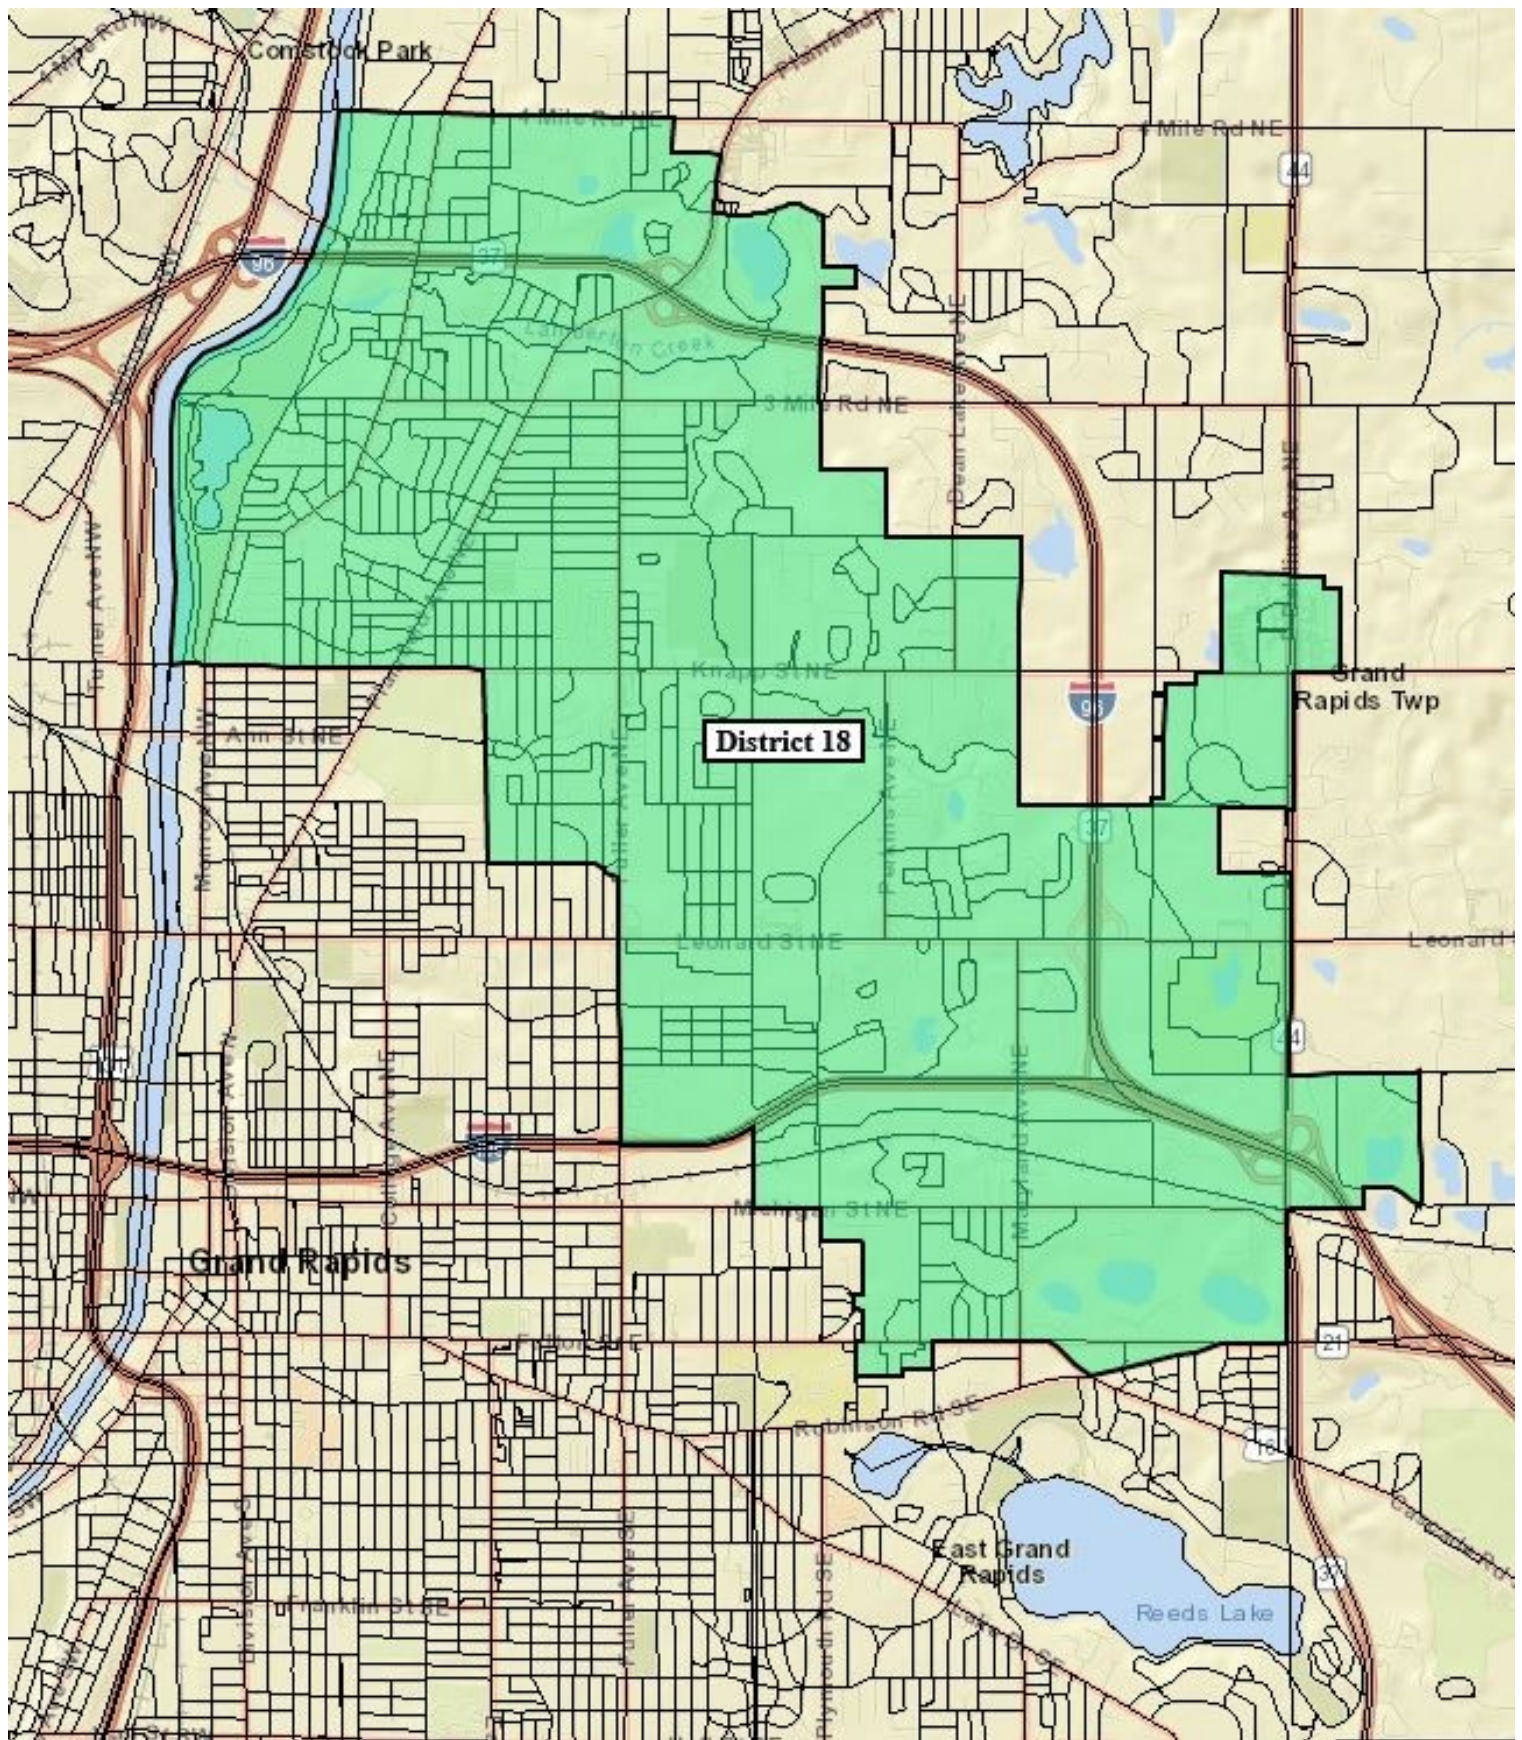

**District 12**

oming

30th St SW

5th St SW

I-75

Pine Hill

Lake Creek

10th St SW

13th St

Gaines Twp

**District 20**

**Wyoming**

28th St SW

26th St SW

Rogers Plaza

Porter Lake

Gerald R For Nature Cent

Garfield Park

Metal's Factory

Buchanan Park

Marquette Park

Millennium Park