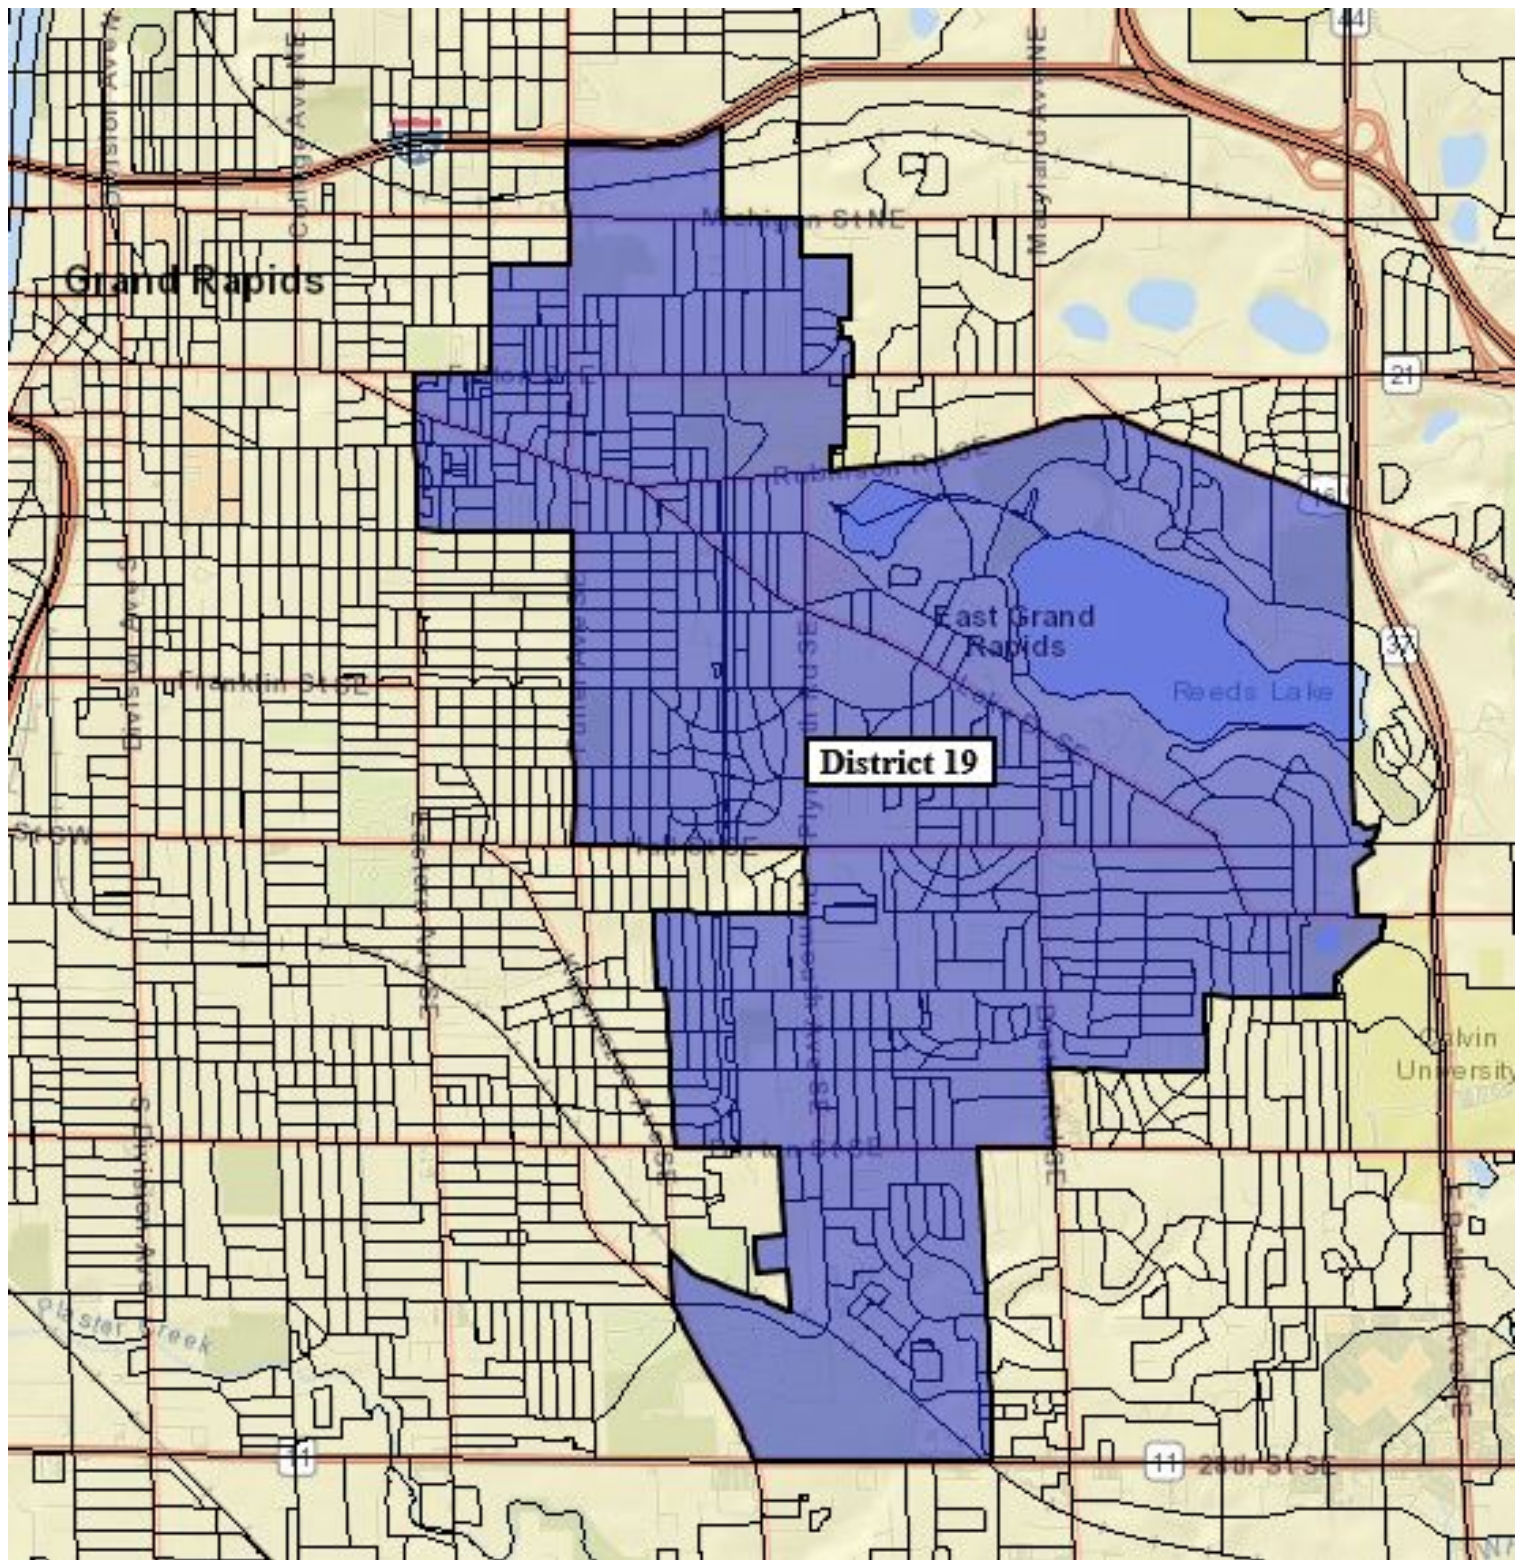

**District 12**

oming

30th St SW

5th St SW

I-75

Pine Hill

Lake Creek

10th St SW

13th St

Gaines Twp

**District 20**

**Wyoming**

28th St SW

26th St SW

Rogers Plaza

Porter Lake

Gerald R For Nature Cent

Garfield Park

Metal's Factory

Buchanan Park

Marquette Park

Millennium Park