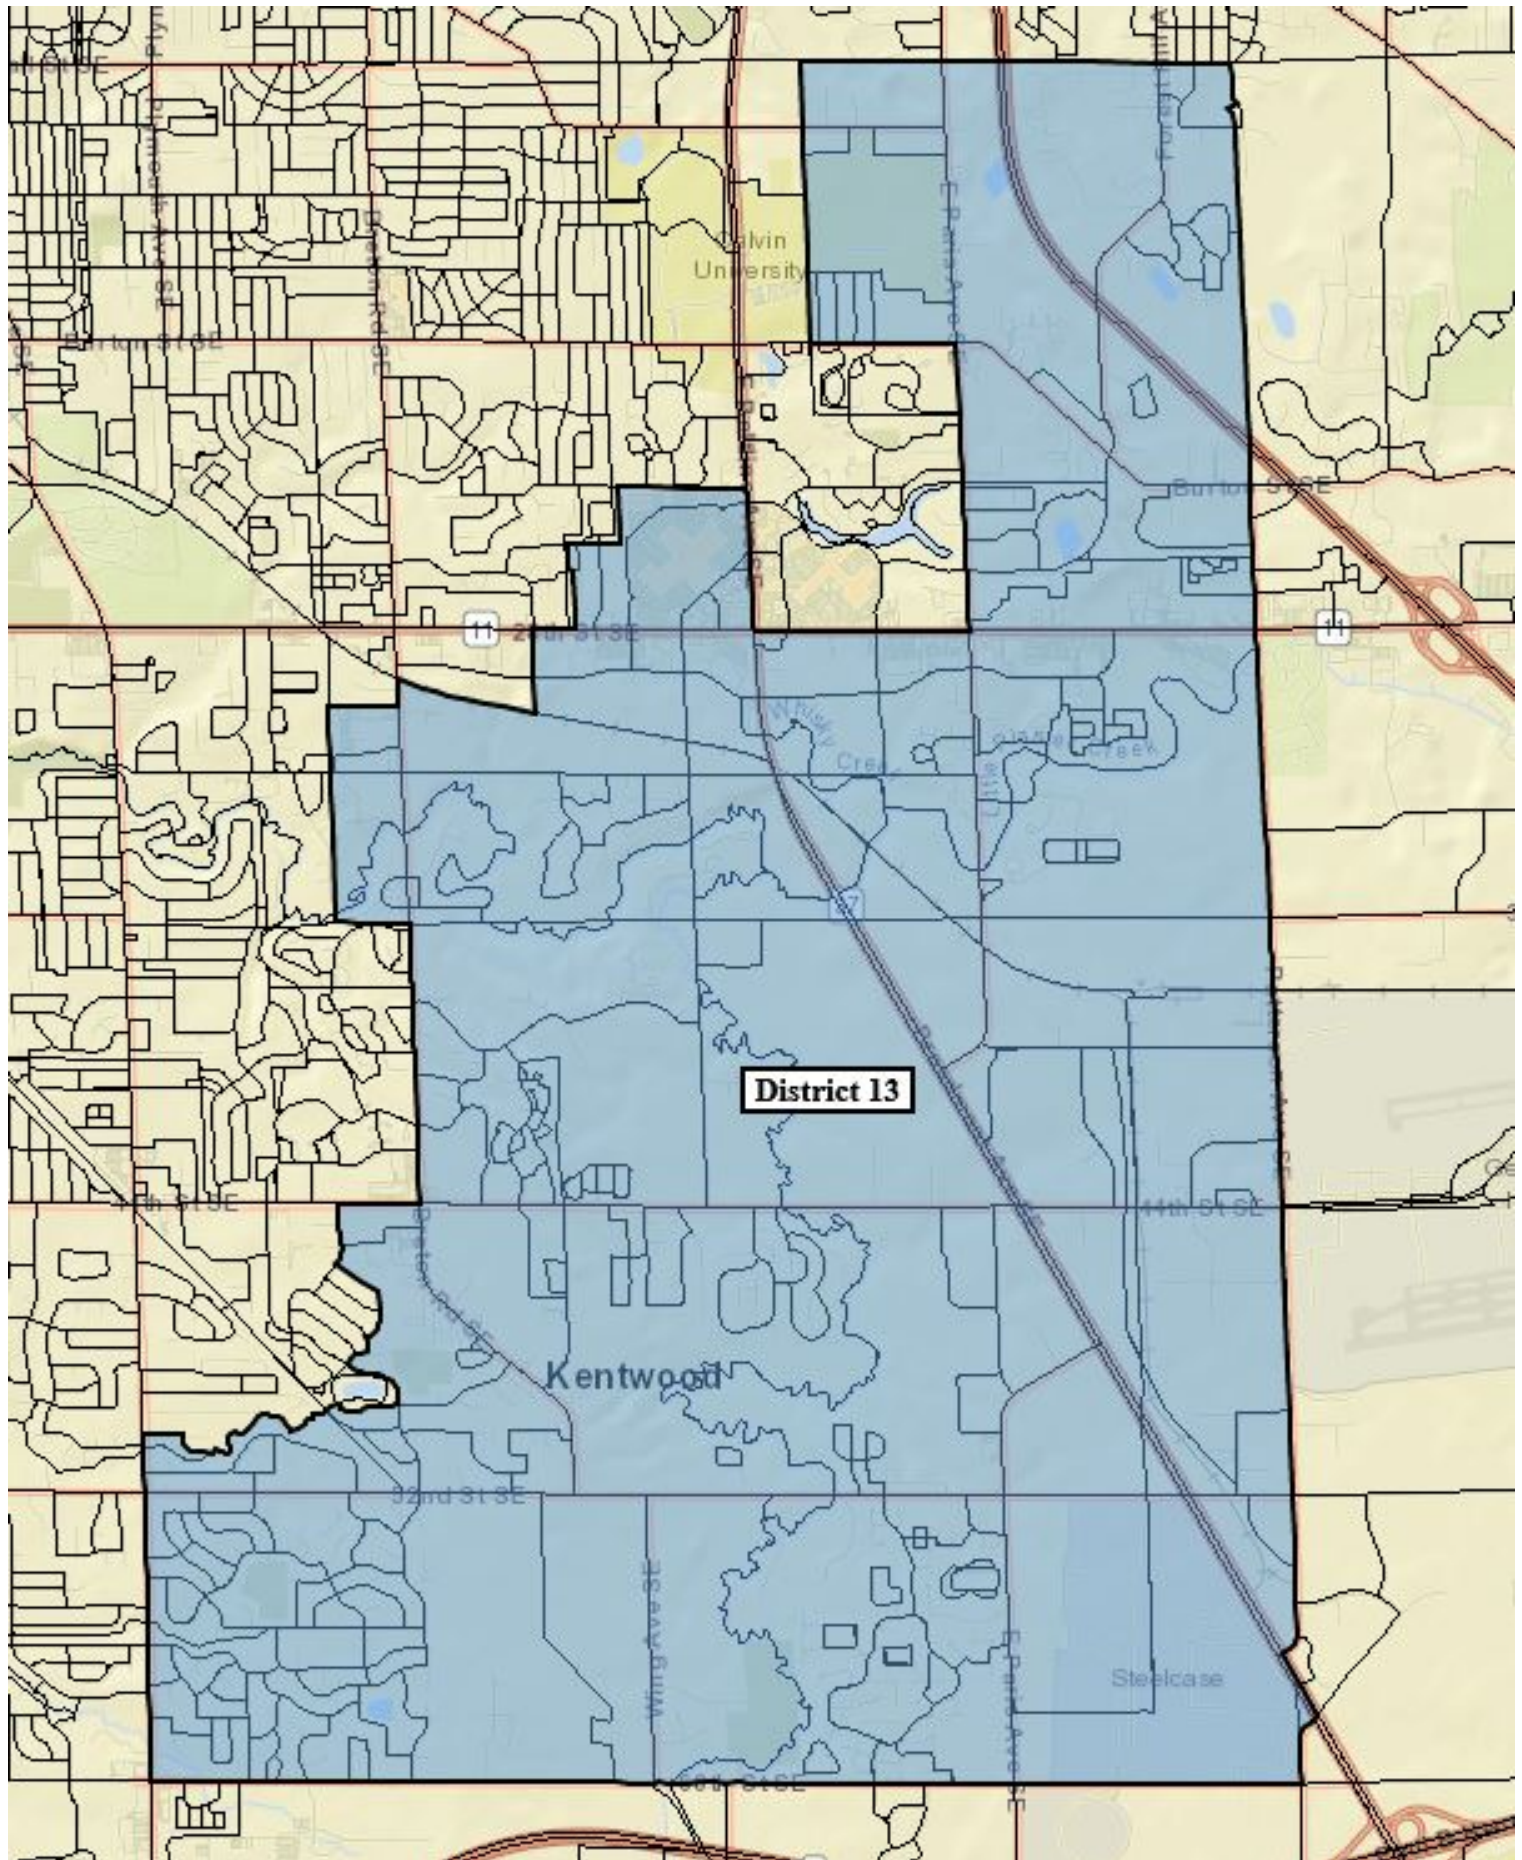

**District 12**

oming

30th St SW

5th St SW

I-75

Pine Hill

Lake Creek

10th St SW

13th St

Gaines Twp

**District 20**

**Wyoming**

28th St SW

26th St SW

Rogers Plaza

Porter Lake

Gerald R For Nature Cent

Garfield Park

Metal's Factory

Buchanan Park

Marquette Park

Millennium Park