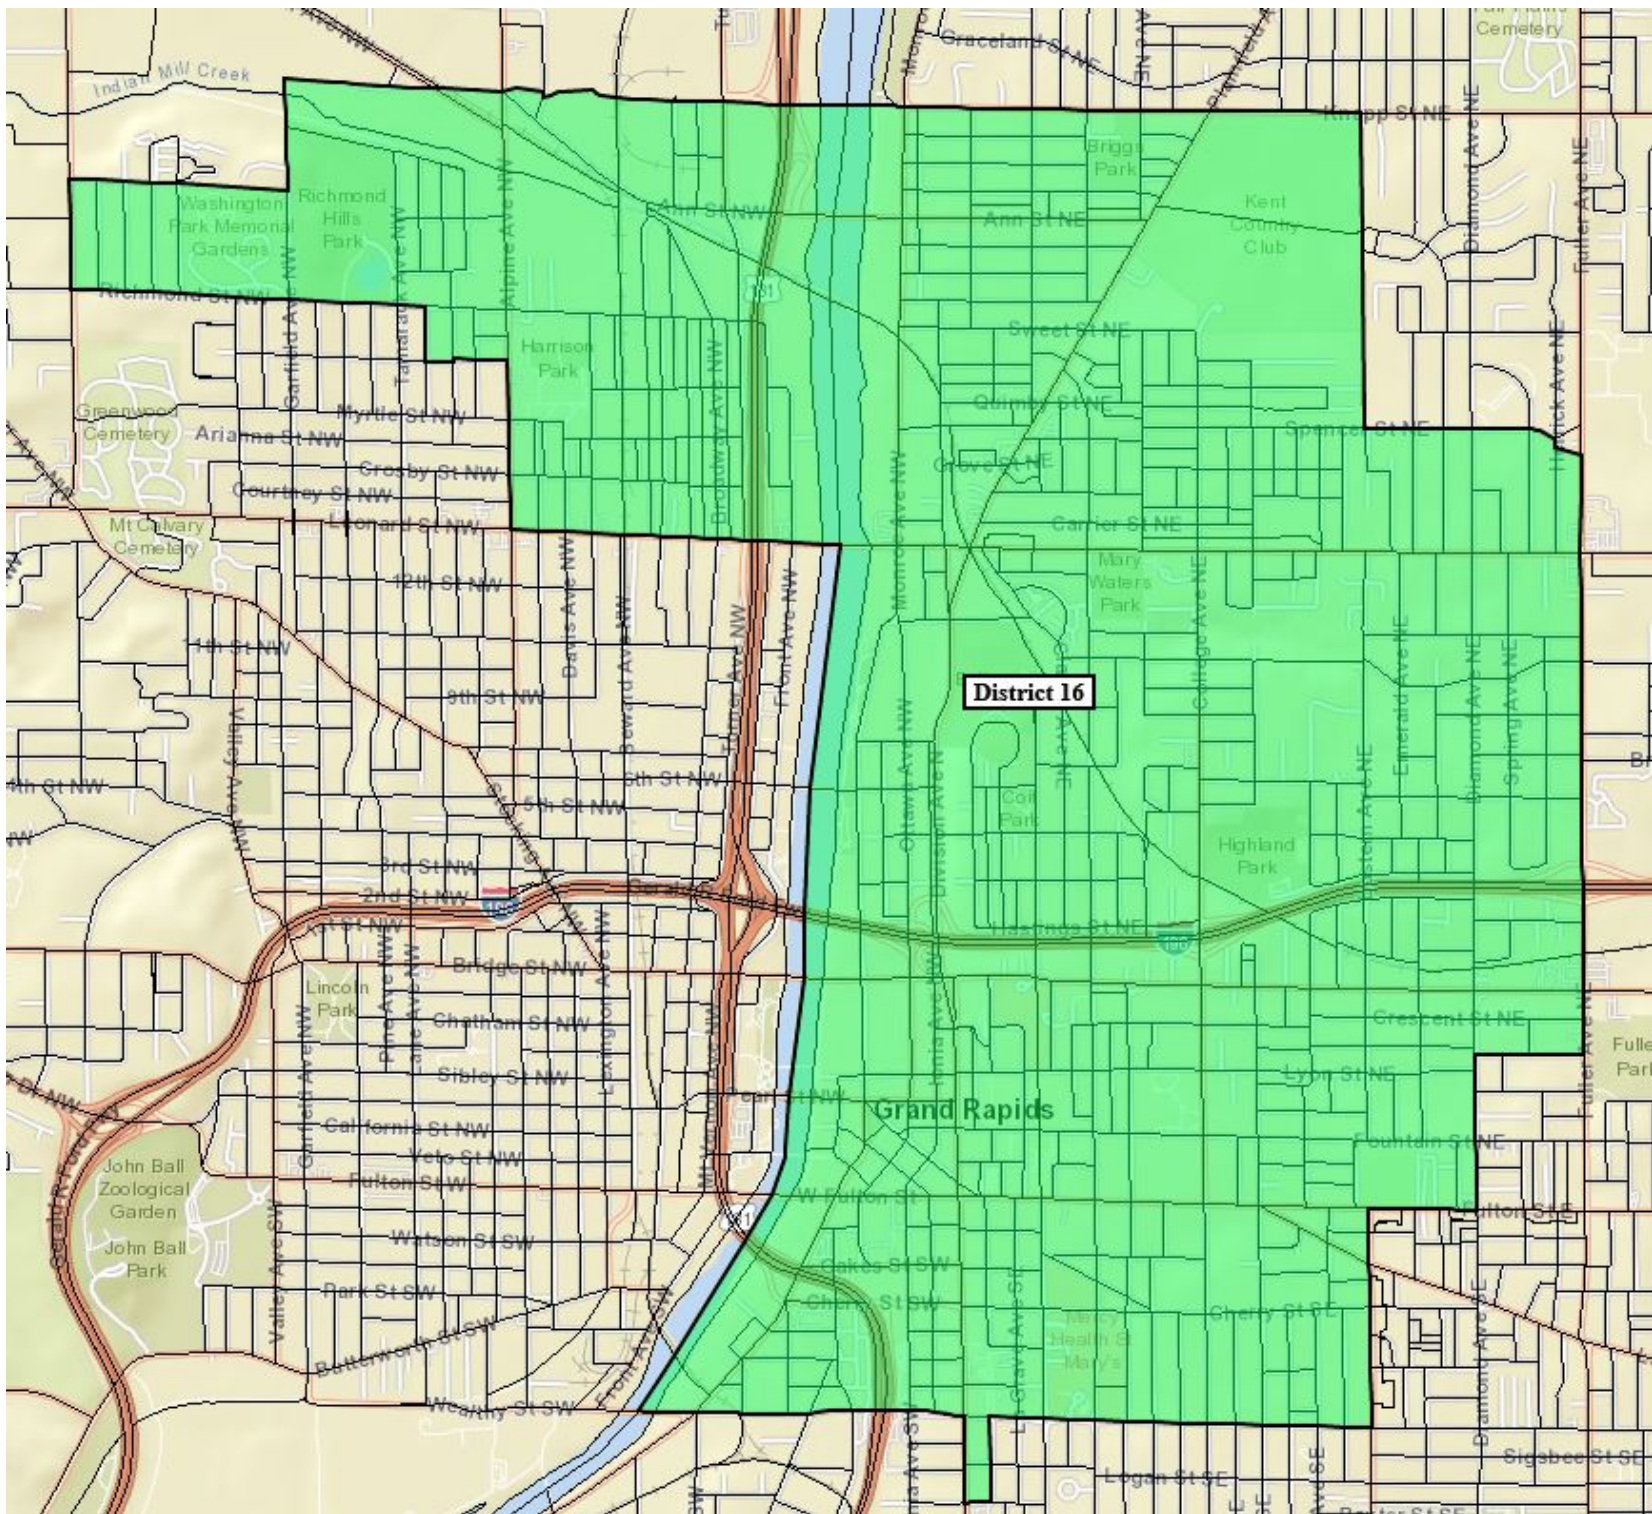

**District 12**

oming

30th St SW

5th St SW

I-75

Pine Hill

Lake Creek

10th St SW

13th St

Gaines Twp

**District 20**

**Wyoming**

28th St SW

26th St SW

Rogers Plaza

Porter Lake

Gerald R For Nature Cent

Garfield Park

Metal's Factory

Buchanan Park

Marquette Park

Millennium Park