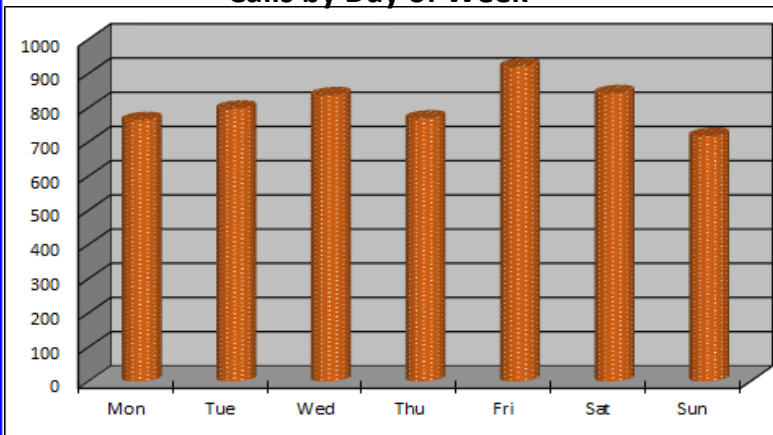

Kent County Sheriff Department

Plainfield Township

1/1/14 – 12/31/14

Plainfield Township

[Calls for Service "Hotspot" Map](#)

- **Population:** 30,952
- **Total 2014 Dispatched Calls for Service:** 5,643
- **# of Calls For Service Per Resident:** .18
- **Avg. # of Patrol Units Assigned Per Call:** 1.67
- **Total 2014 Traffic Stops:** 1,700
- **Top 5 Dispatched Calls For Service:**
  1. Suspicious Condition / Noise / Subject (654)
  2. Assist (638)
  3. Alarm (612)
  4. Traffic Crash - Property Damage (409)
  5. Domestic Argument - No Assault (219)
- **Top 5 Criminal Offenses:**
  1. ()
  2. ()
  3. ()
  4. ()
  5. ()
- **Kent County Sheriff Department Website:**
  <http://www.accesskent.com/Sheriff/>
- **Kent County Sheriff Department Interactive Crime Mapping:**
  <http://www.crimereports.com>
- **Silent Observer:**
  <http://www.silentobserver.org/>
- **Kent County Sheriff Department Facebook:**
  <https://www.facebook.com/pages/Kent-County-Sheriff-Department/162570320457833>

Legend

- Low Density
- Medium
- Medium High
- High Density

Calls by Day of Week