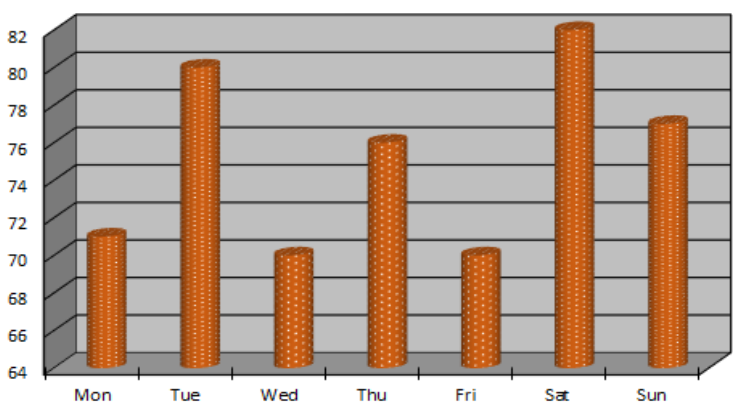

Kent County Sheriff Department

Nelson Township
1/1/15 – 12/31/15

Nelson Township

[Calls for Service "Hotspot" Map](#)

- Population: 4,764
- Total 2015 Dispatched Calls for Service: 842
- # of Calls For Service Per Resident: .17
- Avg. # of Patrol Units Assigned Per Call: 1.46
- Total 2015 Traffic Stops: 110
- Top 5 Dispatched Calls For Service:
  1. Suspicious Condition / Noise / Subject (82)
  2. Assist (64)
  3. Traffic Crash - Property Damage (62)
  4. Alarm (54)
  5. Broadcast to Area Police (48)
- Top 5 Criminal Offenses:
  1. Domestic Simple Assault (20)
  2. Obstructing Justice (13)
  3. Damage to Property (12)
  4. Intimidation / Stalking (10)
  5. Larceny - Theft from Motor Vehicle (8)
- Kent County Sheriff Department Website:
  <http://www.accesskent.com/Sheriff/>
- Kent County Sheriff Department Interactive Crime Mapping:
  <http://www.crimereports.com>
- Silent Observer:
  <http://www.silentobserver.org/>
- Kent County Sheriff Department Facebook:
  <https://www.facebook.com/pages/Kent-County-Sheriff-Department/162570320457833>

Legend

- Low Density
- Medium
- Medium High
- High Density

Calls by Day of Week

Calls by Time of Day