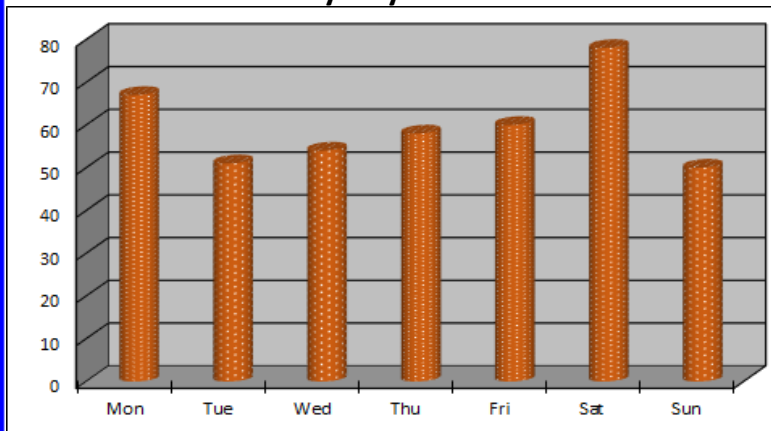

Kent County Sheriff Department

Grattan Township

1/1/14 – 12/31/14

Grattan Township

- **Population:** 3,621
- **Total 2014 Dispatched Calls for Service:** 418
- **# of Calls For Service Per Resident:** .11
- **Avg. # of Patrol Units Assigned Per Call:** 1.62
- **Total 2014 Traffic Stops:** 32
- **Top 5 Dispatched Calls For Service:**
 1. Suspicious Condition / Noise / Subject (45)
 2. Traffic Crash - Property Damage (38)
 3. Alarm (37)
 4. Assist (36)
 5. Domestic Argument - No Assault (24)
- **Top 5 Criminal Offenses:**
 1. Damage to Property (11)
 2. Non-Aggravated Assault (9)
 3. Burglary - Forced Entry (7)
 4. Violation of Controlled Substance (7)
 5. Obstructing Justice (6)
- **Kent County Sheriff Department Website:**
<http://www.accesskent.com/Sheriff/>
- **Kent County Sheriff Department Interactive Crime Mapping:**
<http://www.crimereports.com>
- **Silent Observer:**
<http://www.silentobserver.org/>
- **Kent County Sheriff Department Facebook:**
<https://www.facebook.com/pages/Kent-County-Sheriff-Department/162570320457833>

Calls for Service "Hotspot" Map

Legend

- Low Density
- Medium
- Medium High
- High Density

Calls by Day of Week

Calls by Time of Day