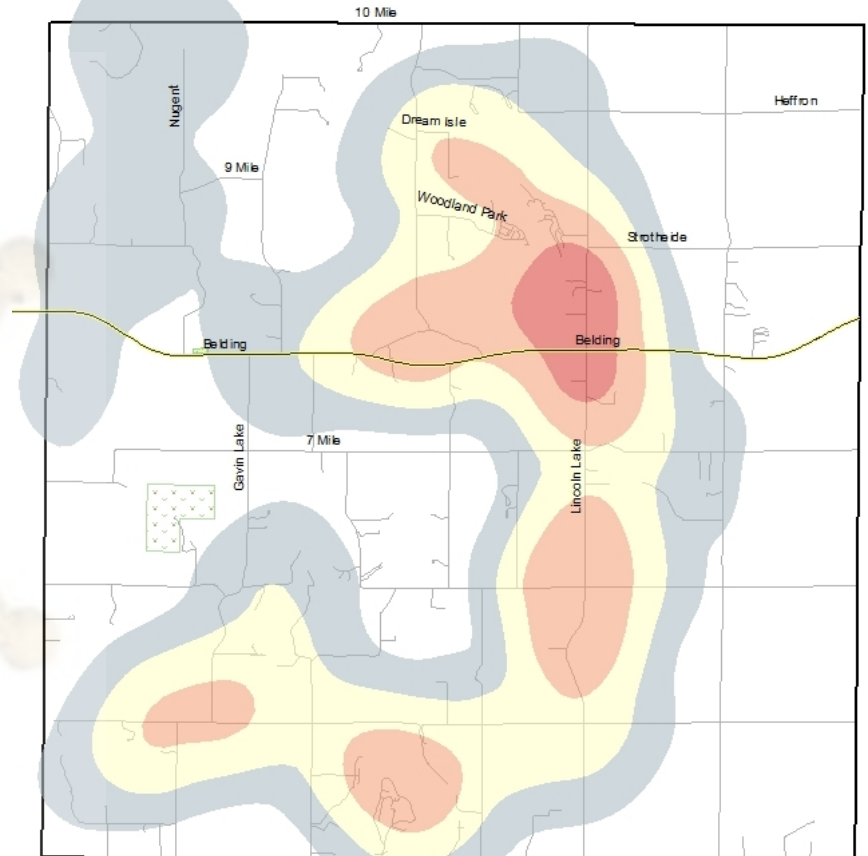

Kent County Sheriff Department

Grattan Township

1/1/14 – 12/31/14

Grattan Township

- **Population:** 3,621
- **Total 2014 Dispatched Calls for Service:** 418
- **# of Calls For Service Per Resident:** .11
- **Avg. # of Patrol Units Assigned Per Call:** 1.62
- **Total 2014 Traffic Stops:** 32
- **Top 5 Dispatched Calls For Service:**
 1. Suspicious Condition / Noise / Subject (45)
 2. Traffic Crash - Property Damage (38)
 3. Alarm (37)
 4. Assist (36)
 5. Domestic Argument - No Assault (24)
- **Top 5 Criminal Offenses:**
 1. Damage to Property (11)
 2. Non-Aggravated Assault (9)
 3. Burglary - Forced Entry (7)
 4. Violation of Controlled Substance (7)
 5. Obstructing Justice (6)
- **Kent County Sheriff Department Website:**
<http://www.accesskent.com/Sheriff/>
- **Kent County Sheriff Department Interactive Crime Mapping:**
<http://www.crimereports.com>
- **Silent Observer:**
<http://www.silentobserver.org/>
- **Kent County Sheriff Department Facebook:**
<https://www.facebook.com/pages/Kent-County-Sheriff-Department/162570320457833>

Calls for Service "Hotspot" Map

Legend

- Low Density
- Medium
- Medium High
- High Density

Calls by Day of Week

Calls by Time of Day