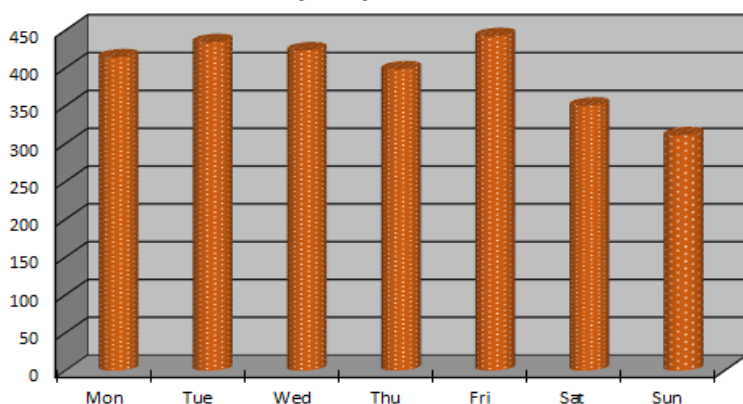

Kent County Sheriff Department

Grand Rapids Township

1/1/14 – 12/31/14

Grand Rapids Township

[Calls for Service "Hotspot" Map](#)

- **Population:** 16,661
- **Total 2014 Dispatched Calls for Service:** 2,772
- **# of Calls For Service Per Resident:** .16
- **Avg. # of Patrol Units Assigned Per Call:** 1.64
- **Total 2014 Traffic Stops:** 1,077
- **Top 5 Dispatched Calls For Service:**
 1. Alarm (465)
 2. Assist (378)
 3. Suspicious Condition / Noise / Subject (276)
 4. Traffic Crash - Property Damage (249)
 5. Broadcast to Area Police (74)
- **Top 5 Criminal Offenses:**
 1. ()
 2. ()
 3. ()
 4. ()
 5. ()
- **Kent County Sheriff Department Website:**
<http://www.accesskent.com/Sheriff/>
- **Kent County Sheriff Department Interactive Crime Mapping:**
<http://www.crimereports.com>
- **Silent Observer:**
<http://www.silentobserver.org/>
- **Kent County Sheriff Department Facebook:**
<https://www.facebook.com/pages/Kent-County-Sheriff-Department/162570320457833>

Legend

- Low Density
- Medium
- Medium High
- High Density

Calls by Day of Week

Calls by Time of Day