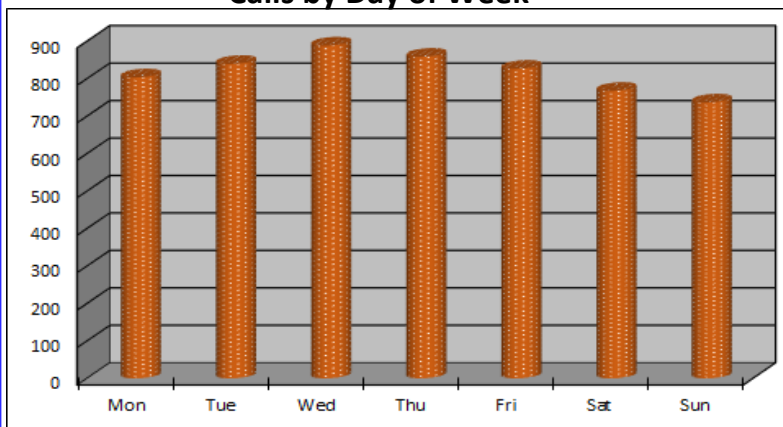

Calls by Day of Week

Calls by Time of Day