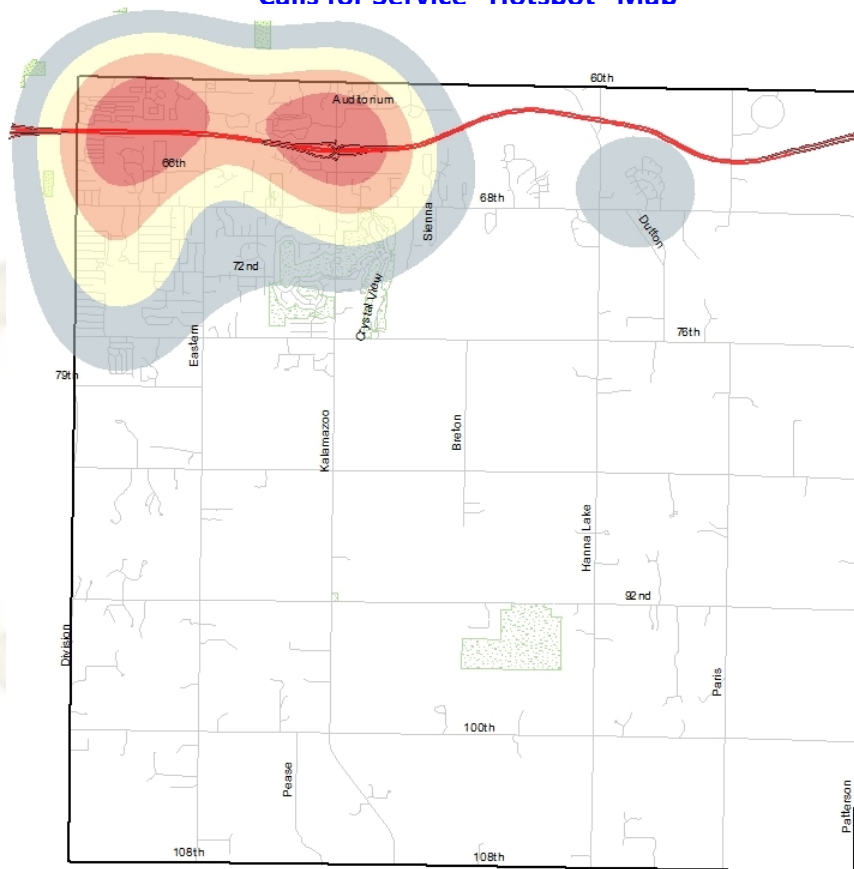

Kent County Sheriff Department

Gaines Township

1/1/14 – 12/31/14

Gaines Township

- **Population:** 25,146
- **Total 2014 Dispatched Calls for Service:** 5,705
- **# of Calls For Service Per Resident:** .22
- **Avg. # of Patrol Units Assigned Per Call:** 1.77
- **Total 2014 Traffic Stops:** 2,265
- **Top 5 Dispatched Calls For Service:**
 1. Assist (794)
 2. Suspicious Condition / Noise / Subject (678)
 3. Alarm (389)
 4. Domestic Argument - No Assault (311)
 5. Traffic Crash - Property Damage (243)
- **Top 5 Criminal Offenses:**
 1. Non-Aggravated Assault (251)
 2. Obstructing Justice (194)
 3. Driving Law Violations (136)
 4. Retail Fraud - Theft (115)
 5. Violation of Controlled Substance (111)

• **Kent County Sheriff Department Website:**

<http://www.accesskent.com/Sheriff/>

• **Kent County Sheriff Department Interactive Crime Mapping:**

<http://www.crimereports.com>

• **Silent Observer:**

<http://www.silentobserver.org/>

• **Kent County Sheriff Department Facebook:**

<https://www.facebook.com/pages/Kent-County-Sheriff-Department/162570320457833>

Calls for Service "Hotspot" Map

Legend

- Low Density
- Medium
- Medium High
- High Density

Calls by Day of Week

Calls by Time of Day