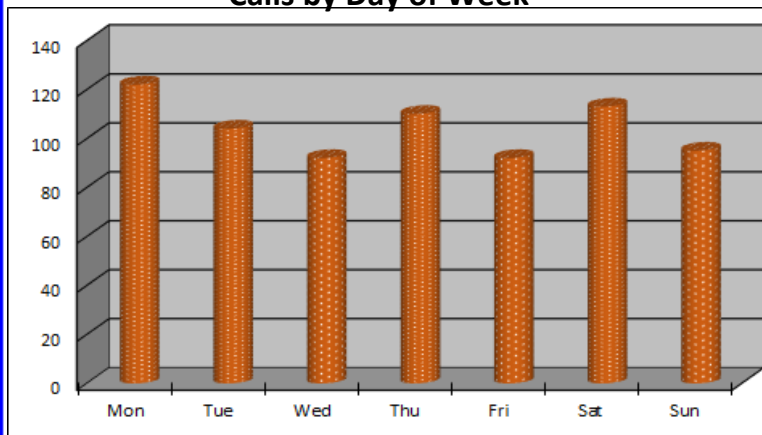

- **Kent County Sheriff Department Website:**
  <http://www.accesskent.com/Sheriff/>
- **Kent County Sheriff Department Interactive Crime Mapping:**
  <http://www.crimereports.com>
- **Silent Observer:**
  <http://www.silentobserver.org/>
- **Kent County Sheriff Department Facebook:**
  <https://www.facebook.com/pages/Kent-County-Sheriff-Department/162570320457833>

Calls by Day of Week