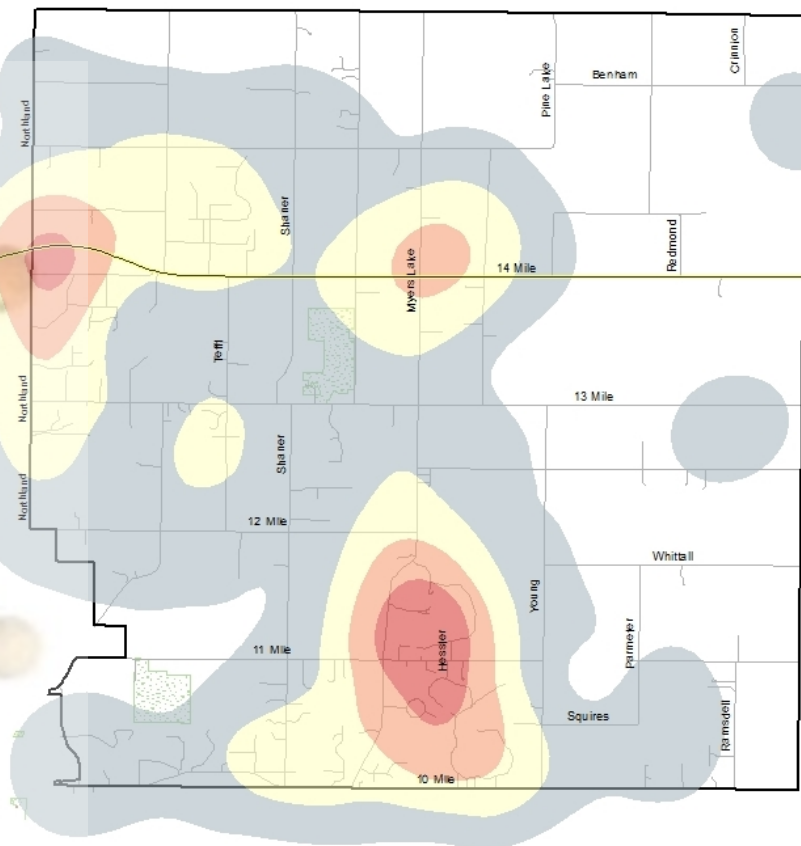

Kent County Sheriff Department

Courtland Township

1/1/14 – 12/31/14

Courtland Township

Calls for Service "Hotspot" Map

- **Population:** 7,678
- **Total 2014 Dispatched Calls for Service:** 728
- **# of Calls For Service Per Resident:** .09
- **Avg. # of Patrol Units Assigned Per Call:** 1.55
- **Total 2014 Traffic Stops:** 183
- **Top 5 Dispatched Calls For Service:**
 1. Assist (98)
 2. Suspicious Condition / Noise / Subject (86)
 3. Traffic Crash - Property Damage (51)
 4. Alarm (50)
 5. Domestic Argument - No Assault (30)
- **Top 5 Criminal Offenses:**
 1. Obstructing Justice (20)
 2. Non-Aggravated Assault (18)
 3. Damage to Property (16)
 4. Driving Law Violations (13)
 5. Intimidation / Stalking (12)

- **Kent County Sheriff Department Website:**
<http://www.accesskent.com/Sheriff/>
- **Kent County Sheriff Department Interactive Crime Mapping:**
<http://www.crimereports.com>
- **Silent Observer:**
<http://www.silentobserver.org/>
- **Kent County Sheriff Department Facebook:**
<https://www.facebook.com/pages/Kent-County-Sheriff-Department/162570320457833>

Calls by Day of Week

Calls by Time of Day