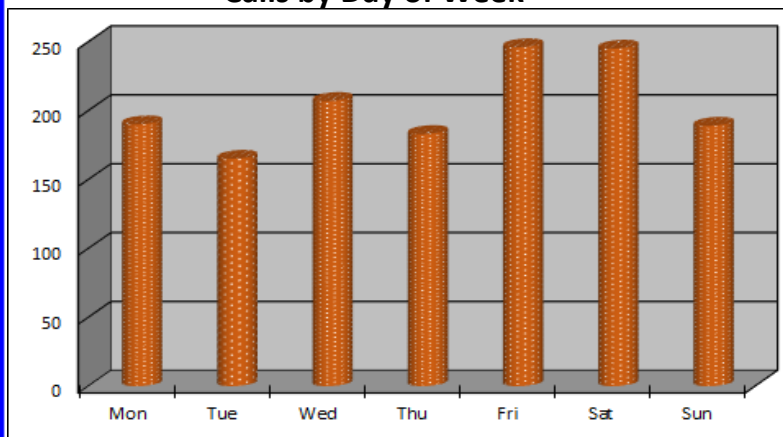

Kent County Sheriff Department

Cannon Township
1/1/14 – 12/31/14

Cannon Township

[Calls for Service "Hotspot" Map](#)

- **Population:** 13,336
- **Total 2014 Dispatched Calls for Service:** 1,425
- **# of Calls For Service Per Resident:** .10
- **Avg. # of Patrol Units Assigned Per Call:** 1.50
- **Total 2014 Traffic Stops:** 532
- **Top 5 Dispatched Calls For Service:**
  1. Suspicious Condition / Noise / Subject (171)
  2. Assist (159)
  3. Alarm (157)
  4. Traffic Crash - Property Damage (93)
  5. Broadcast to Area Police (53)
- **Top 5 Criminal Offenses:**
  1. ()
  2. ()
  3. ()
  4. ()
  5. ()
- **Kent County Sheriff Department Website:**
  <http://www.accesskent.com/Sheriff/>
- **Kent County Sheriff Department Interactive Crime Mapping:**
  <http://www.crimereports.com>
- **Silent Observer:**
  <http://www.silentobserver.org/>
- **Kent County Sheriff Department Facebook:**
  <https://www.facebook.com/pages/Kent-County-Sheriff-Department/162570320457833>

Legend

- Low Density
- Medium
- Medium High
- High Density

Calls by Day of Week