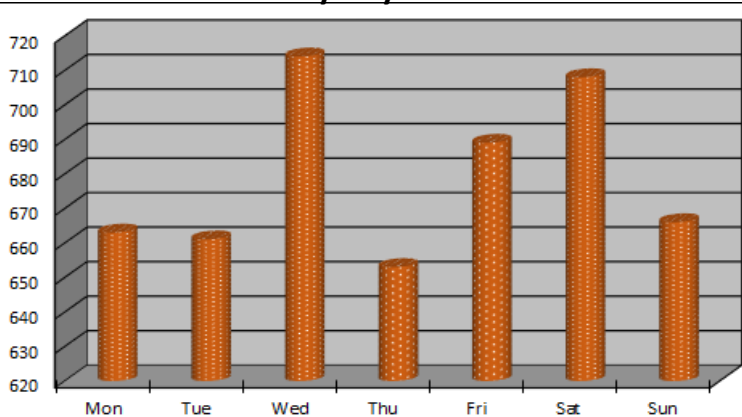

Kent County Sheriff Department

Byron Township

1/1/15 – 12/31/15

Byron Township

[Calls for Service "Hotspot" Map](#)

- **Population:** 20,317
- **Total 2015 Dispatched Calls for Service:** 4,752
- **# of Calls For Service Per Resident:** .23
- **Avg. # of Patrol Units Assigned Per Call:** 7,965
- **Total 2015 Traffic Stops:** 1,657
- **Top 5 Dispatched Calls For Service:**
  1. Suspicious Condition / Noise / Subject (549)
  2. Alarm (538)
  3. Assist (465)
  4. Traffic Crash - Property Damage (257)
  5. Broadcast To Area Police (223)
- **Top 5 Criminal Offenses:**
  1. Domestic Simple Assault (150)
  2. Driving Law Violations (143)
  3. Obstructing Justice (135)
  4. OUIL or OUID (83)
  5. Nonaggravated Assault (66)
- **Kent County Sheriff Department Website:**
  <http://www.accesskent.com/Sheriff/>
- **Kent County Sheriff Department Interactive Crime Mapping:**
  <http://www.crimereports.com>
- **Silent Observer:**
  <http://www.silentobserver.org/>
- **Kent County Sheriff Department Facebook:**
  <https://www.facebook.com/pages/Kent-County-Sheriff-Department/162570320457833>

Legend

- Low Density
- Medium
- Medium High
- High Density

Calls by Day of Week