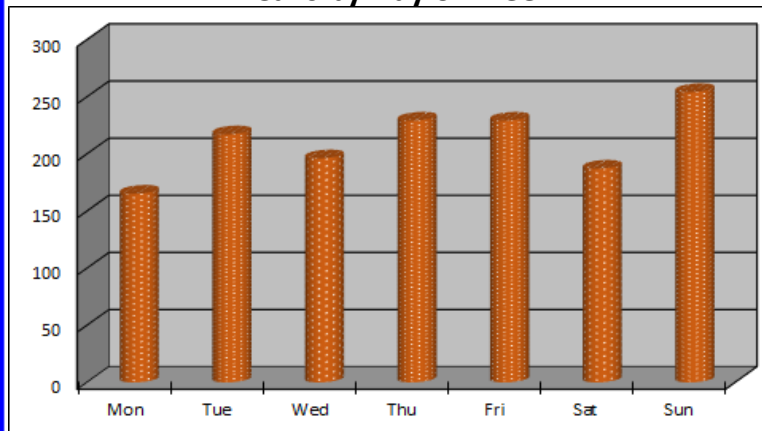

Kent County Sheriff Department

Algoma Township

1/1/14 – 12/31/14

Algoma Township

- **Population:** 9,932
- **Total 2014 Dispatched Calls for Service:** 1,477
- **# of Calls For Service Per Resident:** .14
- **Avg. # of Patrol Units Assigned Per Call:** 1.59
- **Total 2014 Traffic Stops:** 225
- **Top 5 Dispatched Calls For Service:**
 1. Assist (161)
 2. Suspicious Condition / Noise / Subject (156)
 3. Alarm (123)
 4. Traffic Crash - Property Damage (113)
 5. Fraud - Embezzlement, Forgery, Retail (70)
- **Top 5 Criminal Offenses:**
 1. Non-Aggravated Assault (46)
 2. Damage to Property (34)
 3. Retail Fraud - Theft (29)
 4. OUIL or OUID (25)
 5. Larceny from Motor Vehicle (24)
- **Kent County Sheriff Department Website:**
<http://www.accesskent.com/Sheriff/>
- **Kent County Sheriff Department Interactive Crime Mapping:**
<http://www.crimereports.com>
- **Silent Observer:**
<http://www.silentobserver.org/>
- **Kent County Sheriff Department Facebook:**
<https://www.facebook.com/pages/Kent-County-Sheriff-Department/162570320457833>

Calls for Service "Hotspot" Map

Calls by Day of Week

Calls by Time of Day