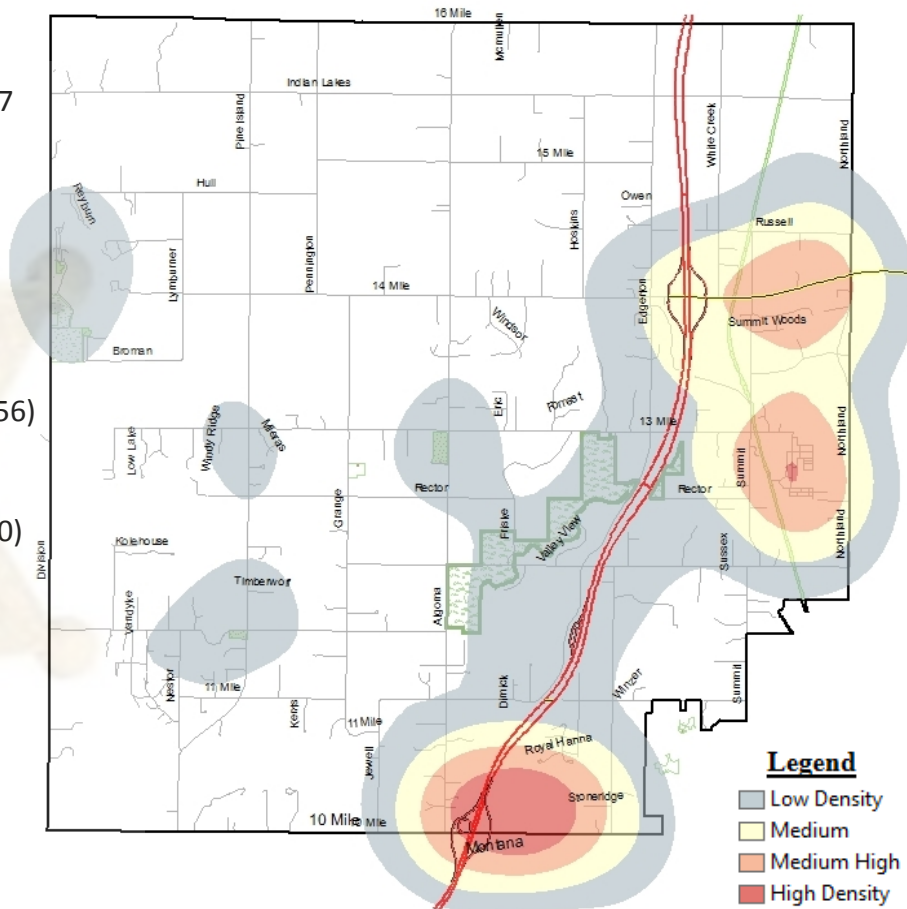

Kent County Sheriff Department

Algoma Township

1/1/14 – 12/31/14

Algoma Township

- **Population:** 9,932
- **Total 2014 Dispatched Calls for Service:** 1,477
- **# of Calls For Service Per Resident:** .14
- **Avg. # of Patrol Units Assigned Per Call:** 1.59
- **Total 2014 Traffic Stops:** 225
- **Top 5 Dispatched Calls For Service:**
 1. Assist (161)
 2. Suspicious Condition / Noise / Subject (156)
 3. Alarm (123)
 4. Traffic Crash - Property Damage (113)
 5. Fraud - Embezzlement, Forgery, Retail (70)
- **Top 5 Criminal Offenses:**
 1. Non-Aggravated Assault (46)
 2. Damage to Property (34)
 3. Retail Fraud - Theft (29)
 4. OUIL or OUID (25)
 5. Larceny from Motor Vehicle (24)
- **Kent County Sheriff Department Website:**
<http://www.accesskent.com/Sheriff/>
- **Kent County Sheriff Department Interactive Crime Mapping:**
<http://www.crimereports.com>
- **Silent Observer:**
<http://www.silentobserver.org/>
- **Kent County Sheriff Department Facebook:**
<https://www.facebook.com/pages/Kent-County-Sheriff-Department/162570320457833>

Calls for Service "Hotspot" Map

Calls by Day of Week

Calls by Time of Day