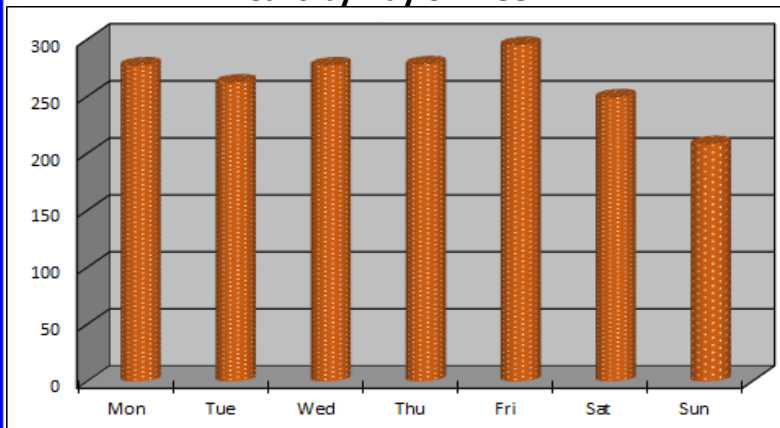

Kent County Sheriff Department

Ada Township
1/1/14 – 12/31/14

Ada Township

[Calls for Service "Hotspot" Map](#)

- Population: 13,142
- Total 2014 Dispatched Calls for Service: 1,845
- # of Calls For Service Per Resident: .14
- Avg. # of Patrol Units Assigned Per Call: 1.58
- Total 2014 Traffic Stops: 899
- Top 5 Dispatched Calls For Service:
 1. Alarm (356)
 2. Assist (226)
 3. Suspicious Condition / Noise / Subject (180)
 4. Traffic Crash - Property Damage (171)
 5. Property / Building Check (64)
- Top 5 Criminal Offenses:
 1. ()
 2. ()
 3. ()
 4. ()
 5. ()
- Kent County Sheriff Department Website:
<http://www.accesskent.com/Sheriff/>
- Kent County Sheriff Department Interactive Crime Mapping:
<http://www.crimereports.com>
- Silent Observer:
<http://www.silentobserver.org/>
- Kent County Sheriff Department Facebook:
<https://www.facebook.com/pages/Kent-County-Sheriff-Department/162570320457833>

Legend

- Low Density
- Medium
- Medium High
- High Density

Calls by Day of Week

Calls by Time of Day