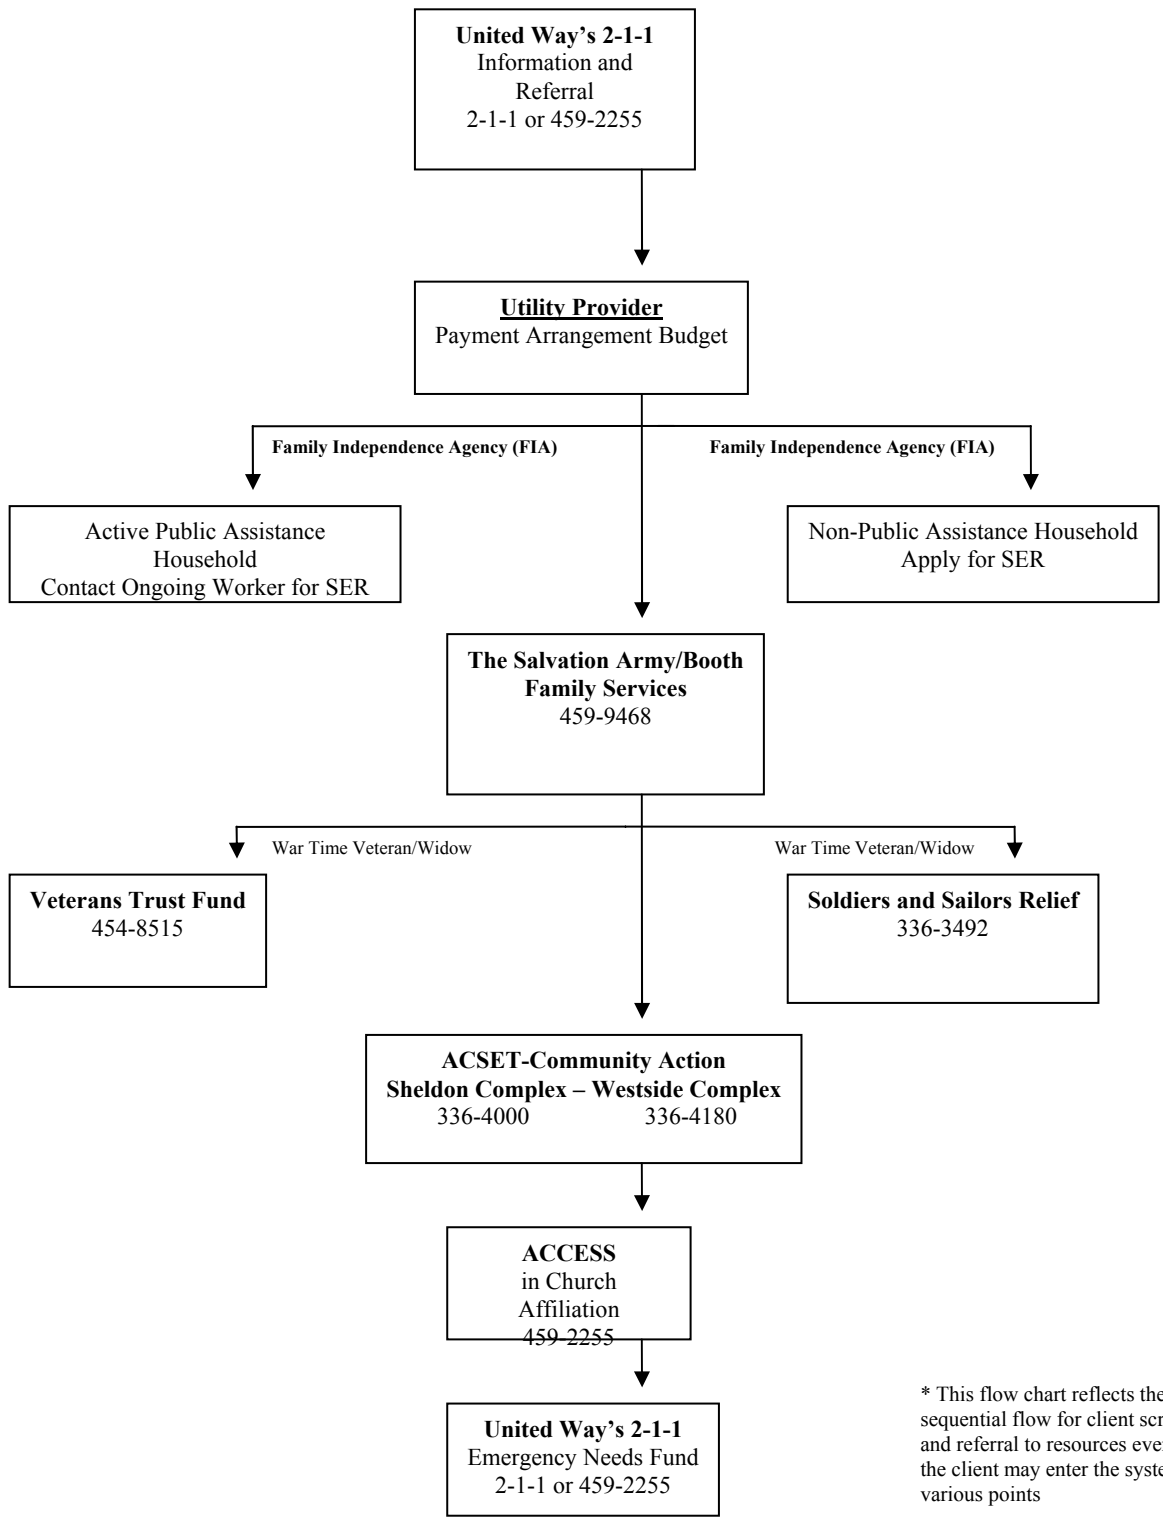

WATER SHUT-OFF FLOW CHART

* This flow chart reflects the sequential flow for client screening and referral to resources even though the client may enter the system at various points