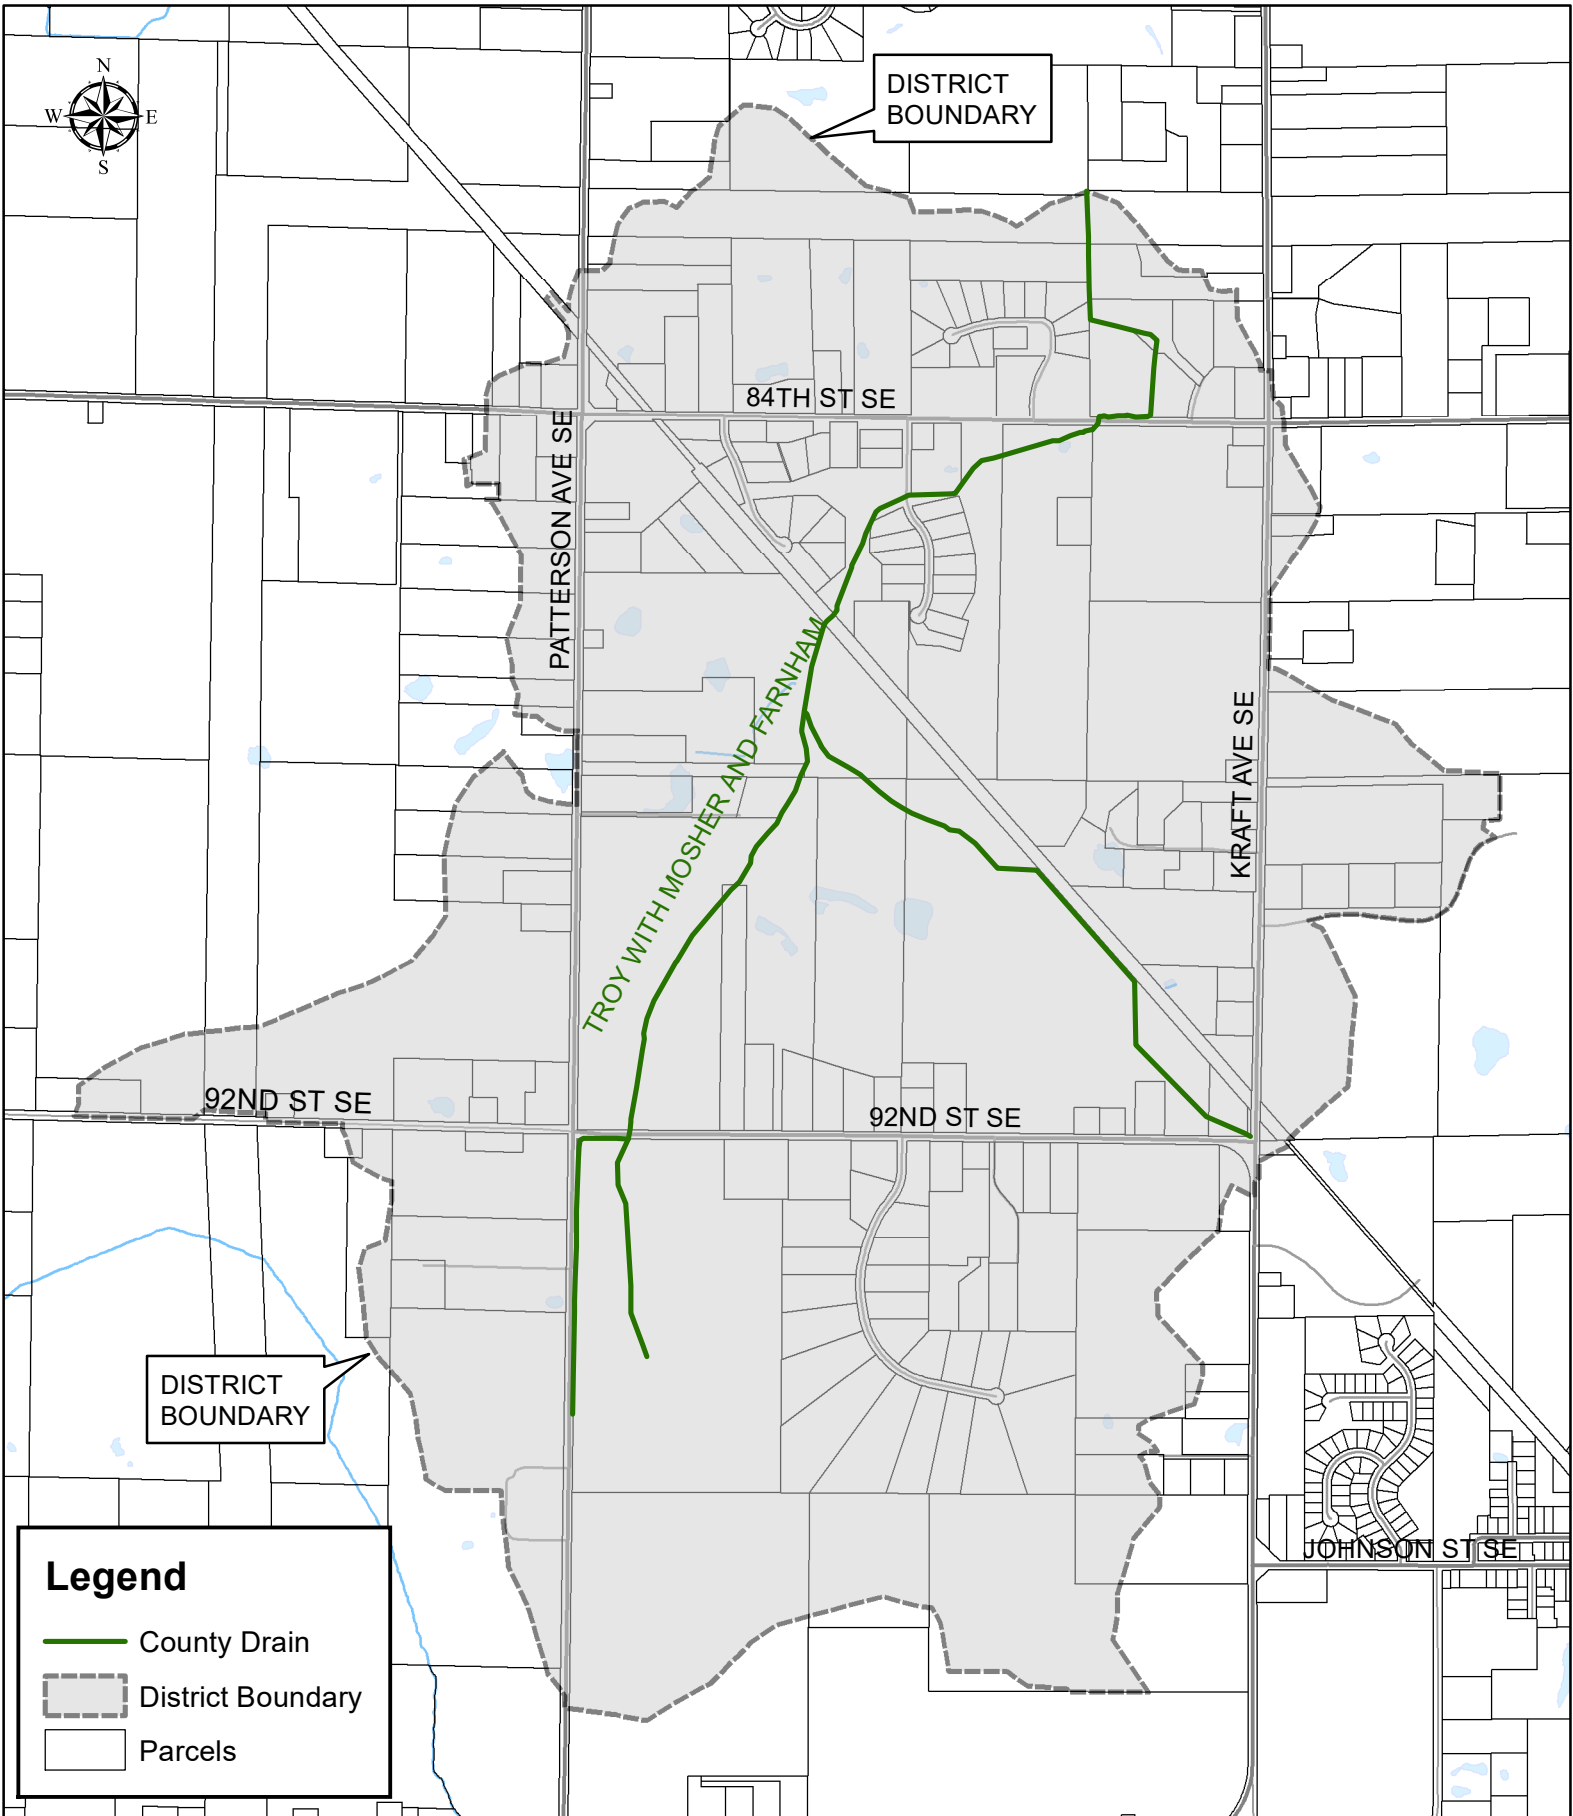

# TROY WITH MOSHER AND FARNHAM DRAIN DRAINAGE DISTRICT

SEC. 13, 24, 25, GAINES TOWNSHIP & SEC. 17-20, 29-30 CALEDONIA TOWNSHIP, KENT COUNTY, MI

**Legend**

- County Drain
- District Boundary
- Parcels