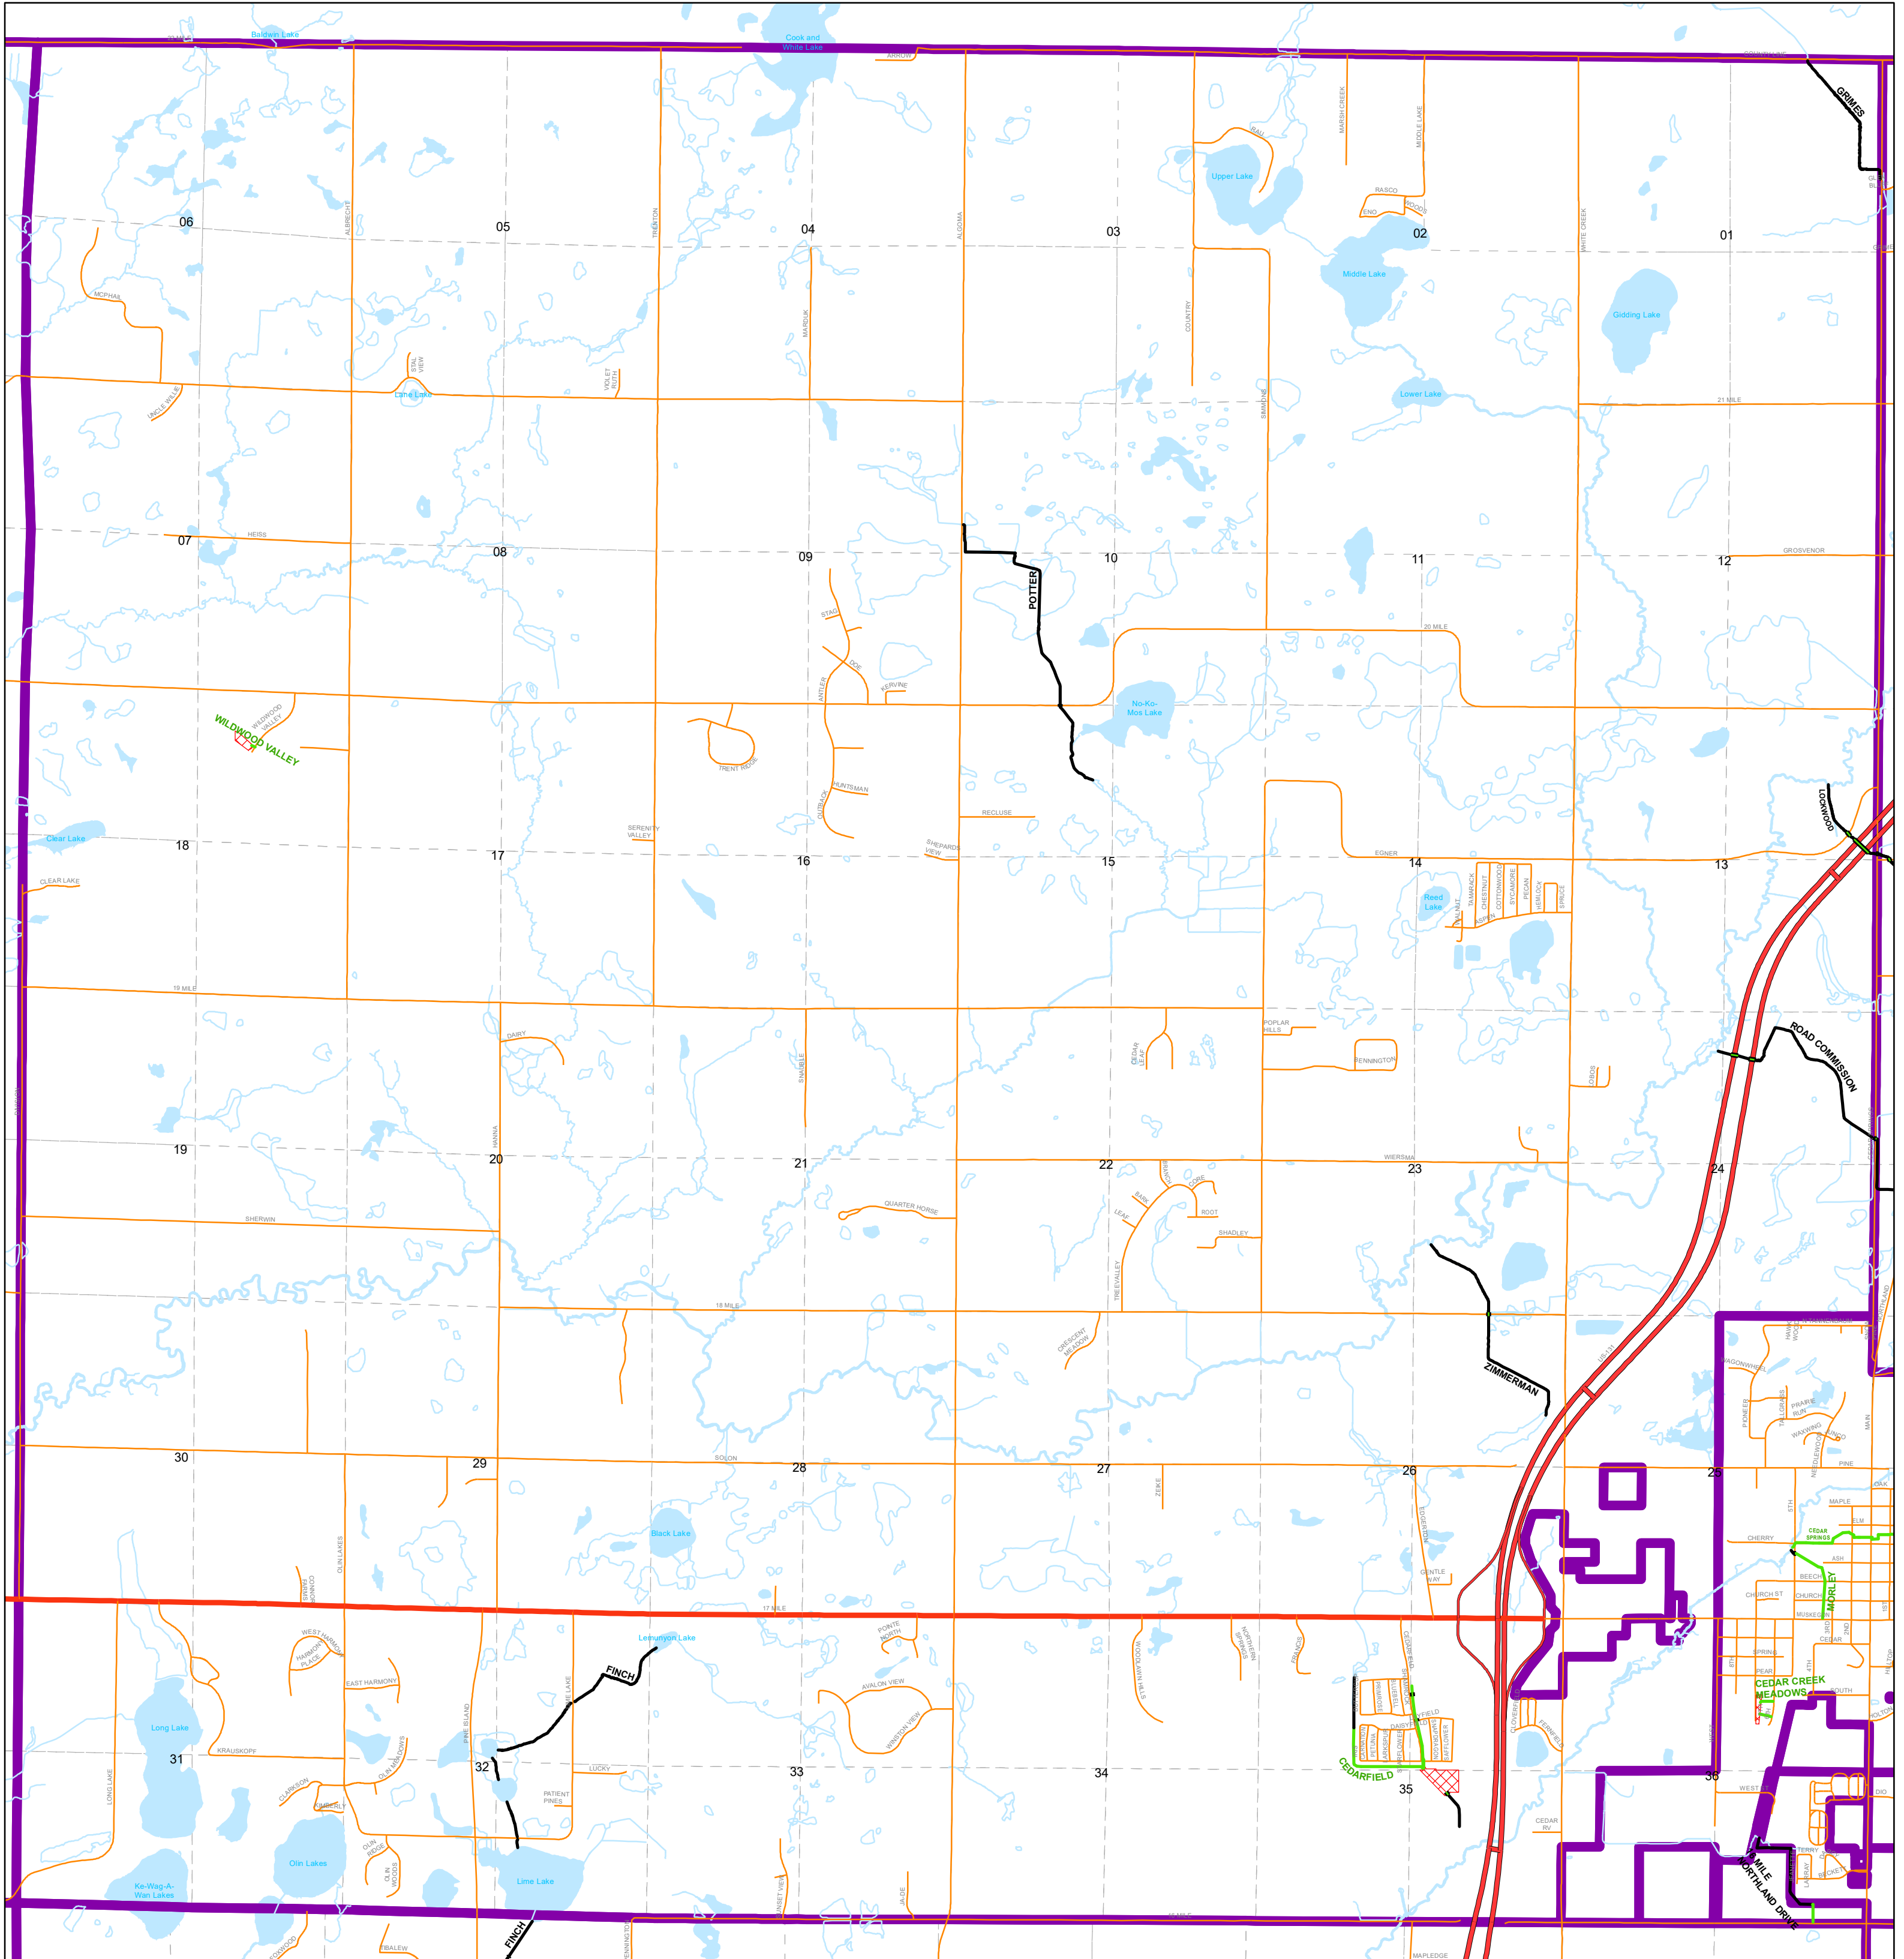

Office of the Kent
County Drain Commissioner

Solon Township

T. 10N., R. 11W.

September 21, 2023

Kent County, MI makes no warranty, expressed or implied, regarding the accuracy, completeness or usefulness of information presented. Users of this information assume all liability for its fitness for a particular use.