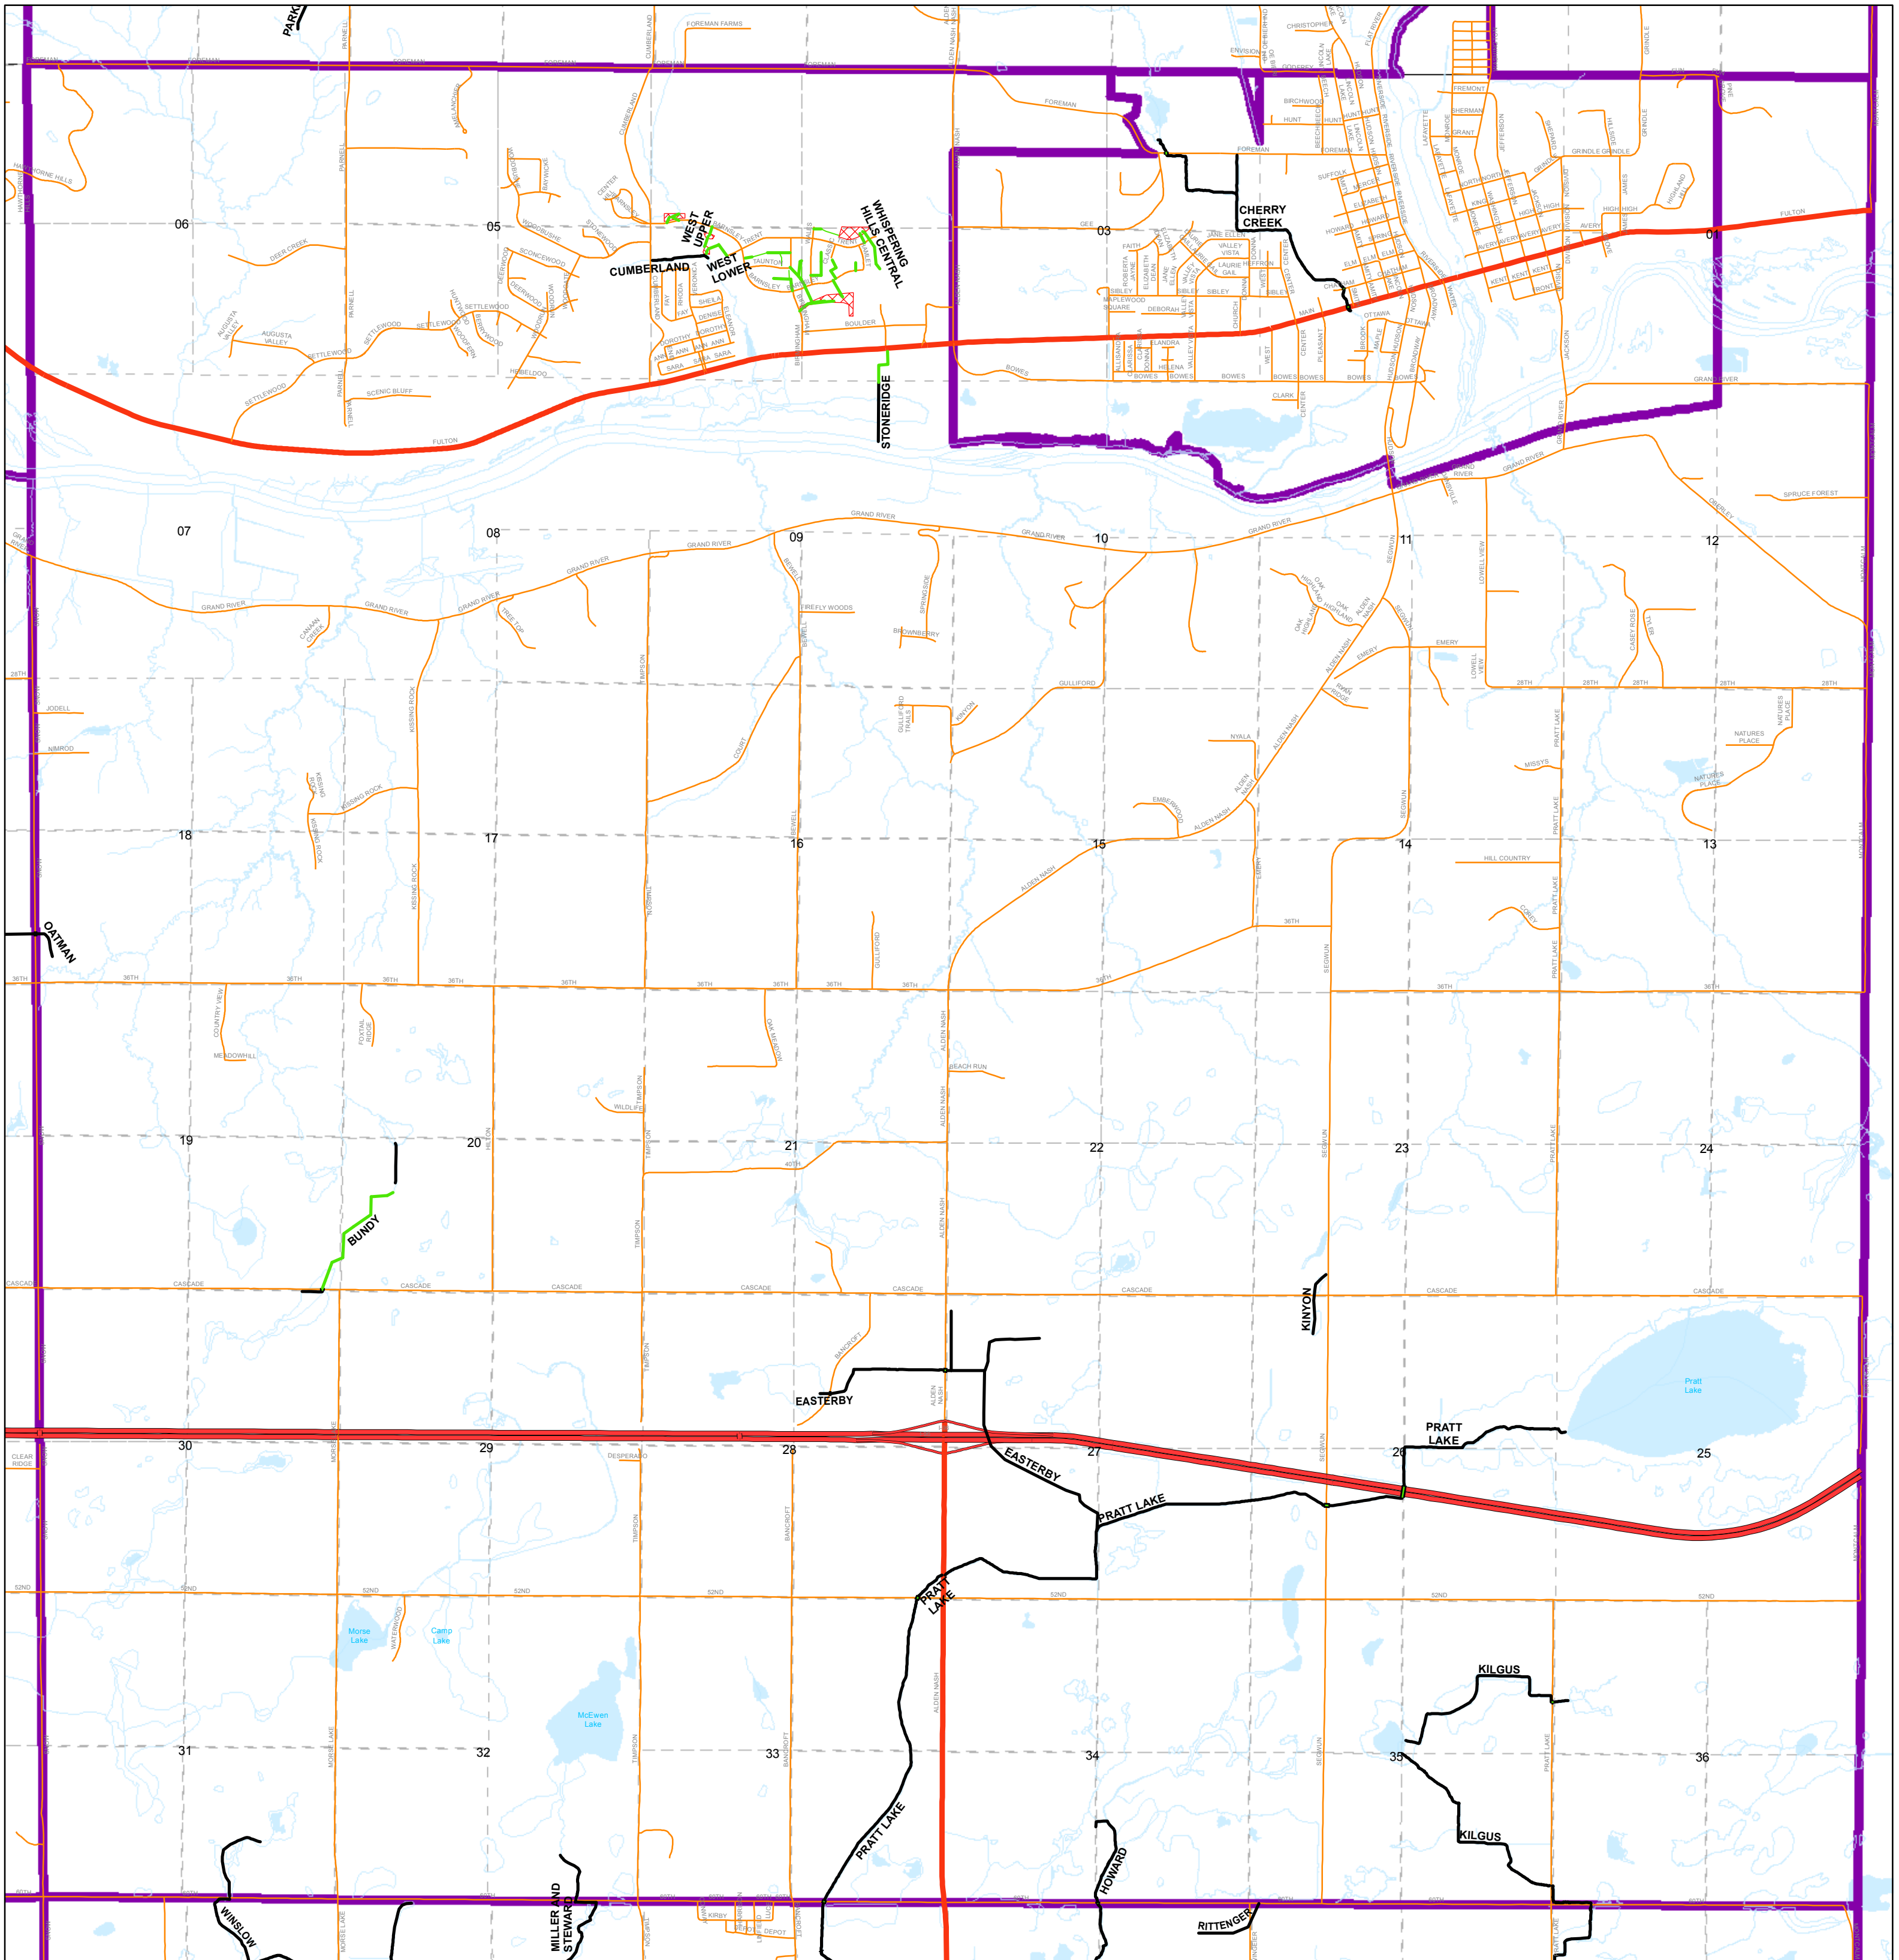

Office of the Kent
County Drain Commissioner

Lowell Township

T.06N., R.09W.

November 22, 2016

Kent County, MI makes no warranty, expressed or implied, regarding the accuracy, completeness or usefulness of information presented. Users of this information assume all liability for its fitness for a particular use.