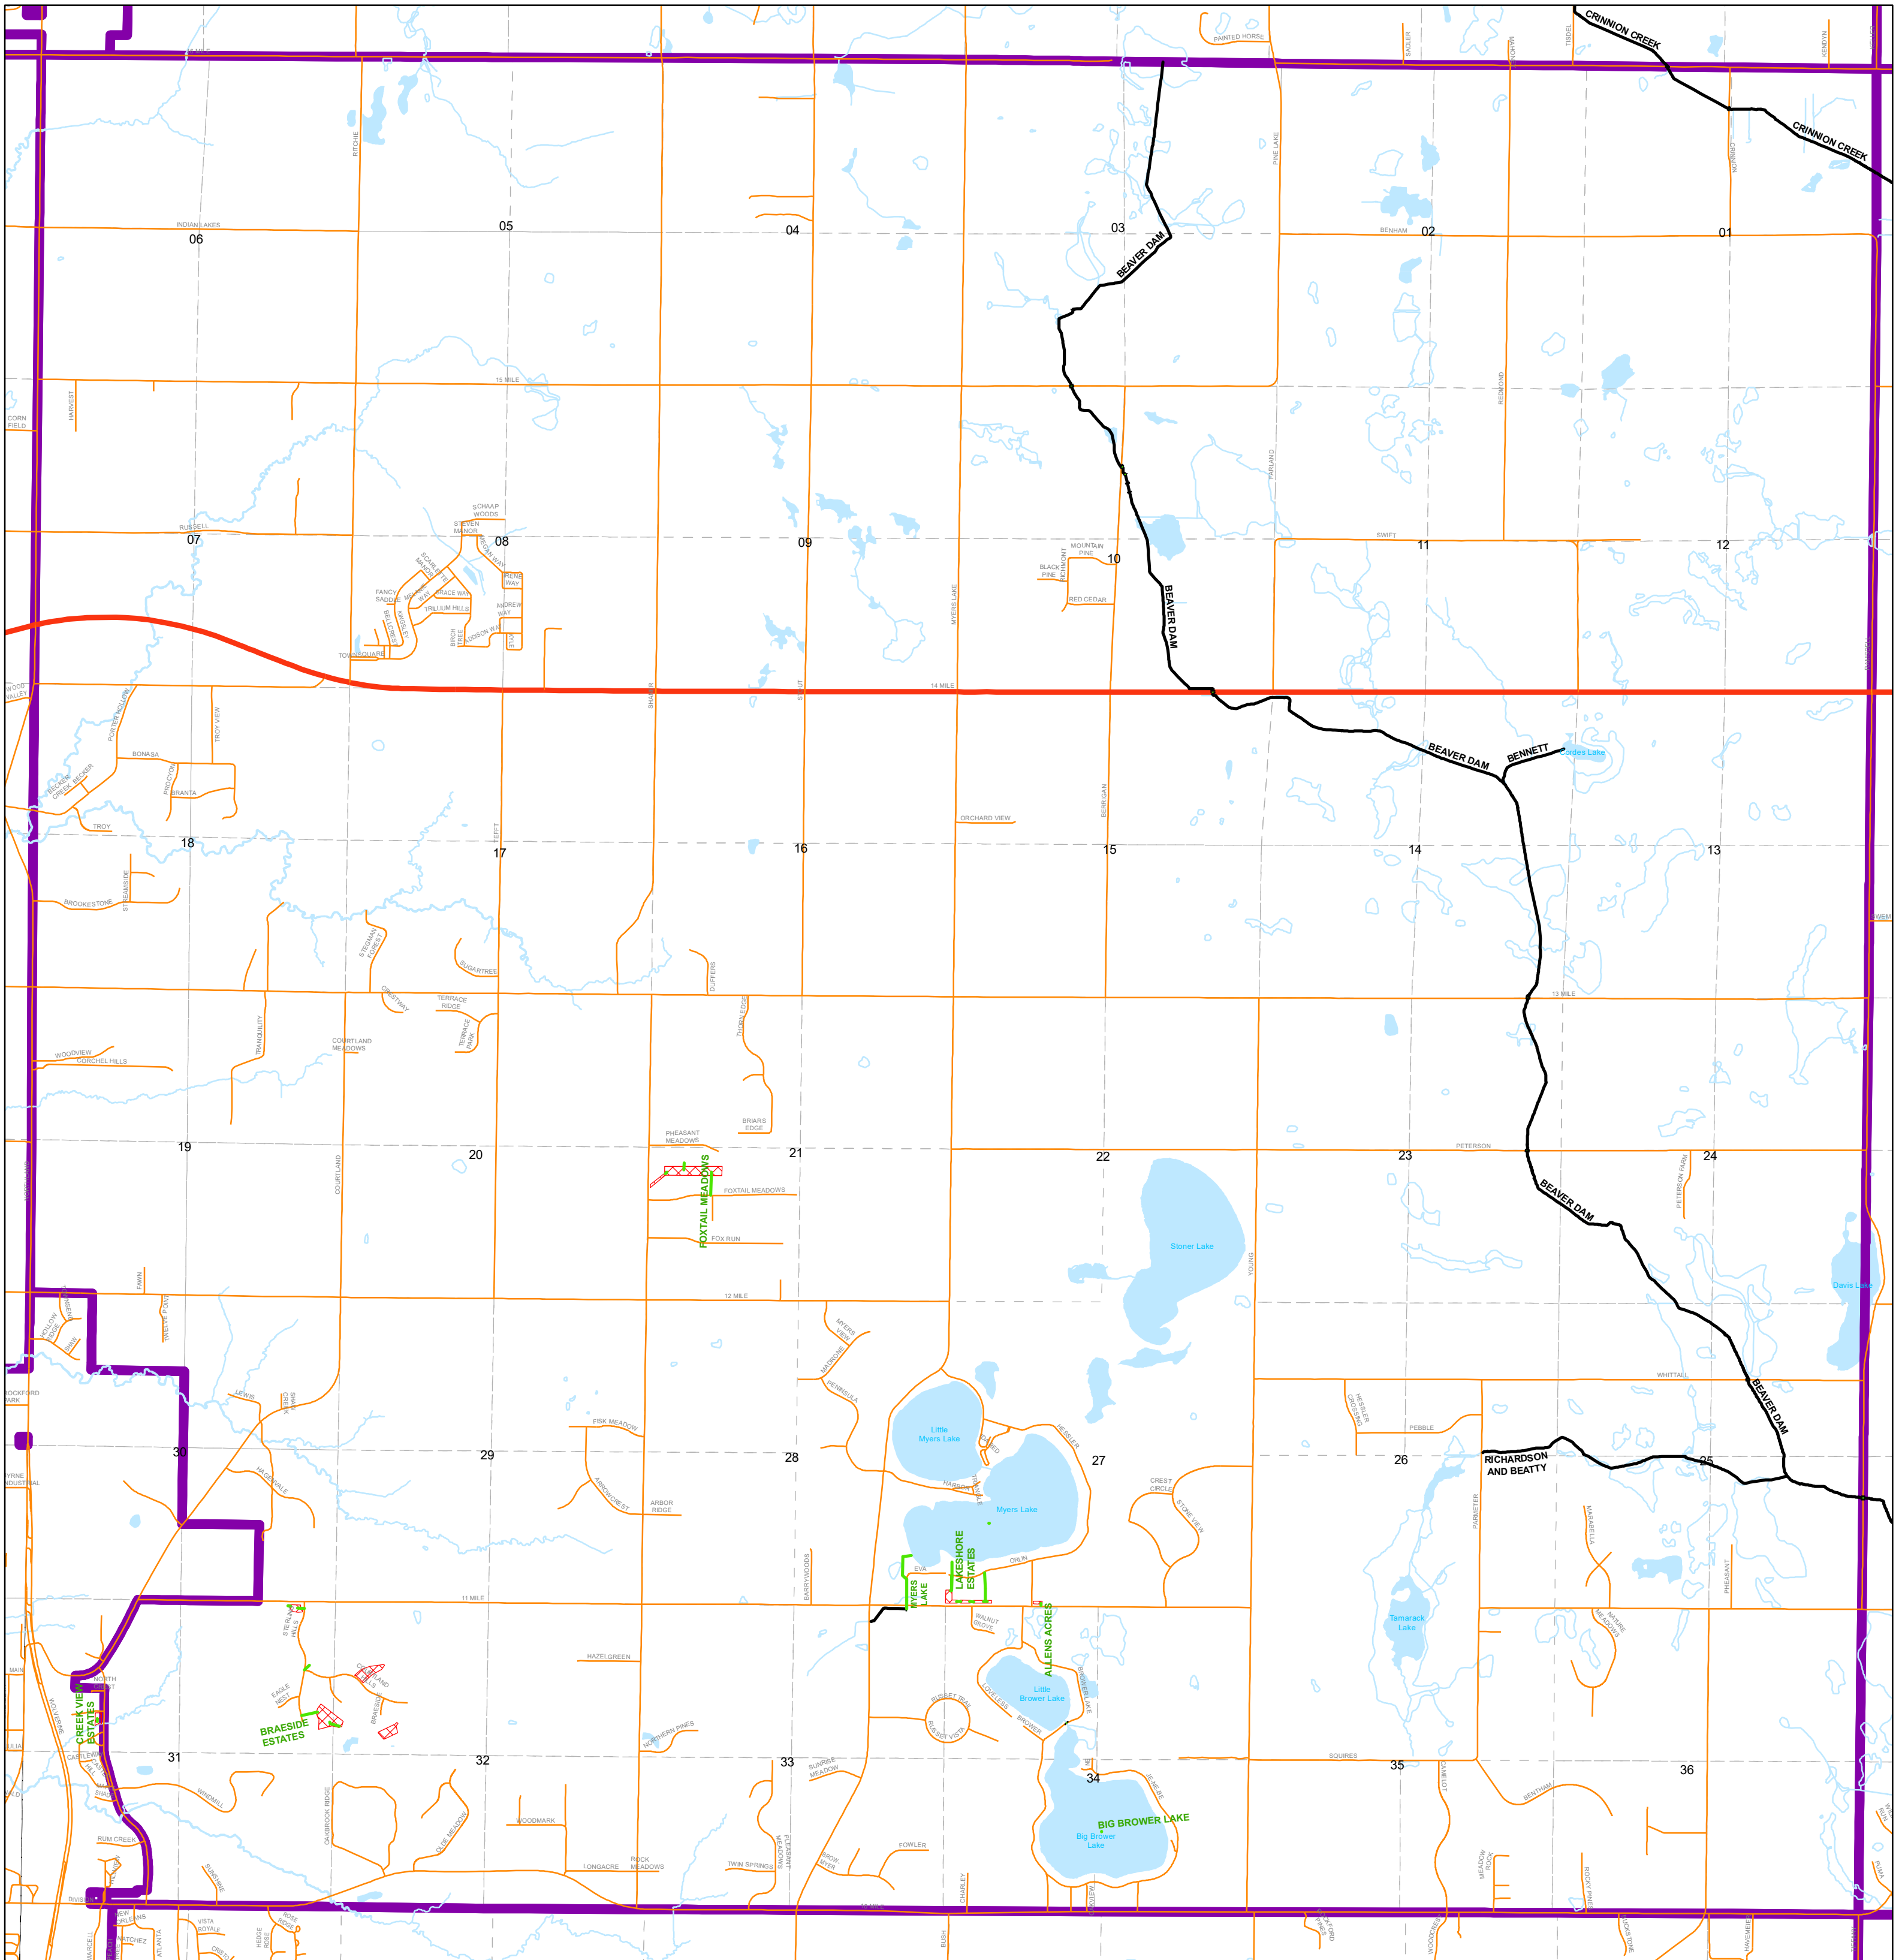

Office of the Kent
County Drain Commissioner

Courtland Township

T.09N., R.10W.

September 21, 2023

Kent County, MI makes no warranty, expressed or implied, regarding the accuracy, completeness or usefulness of information presented. Users of this information assume all liability for its fitness for a particular use.