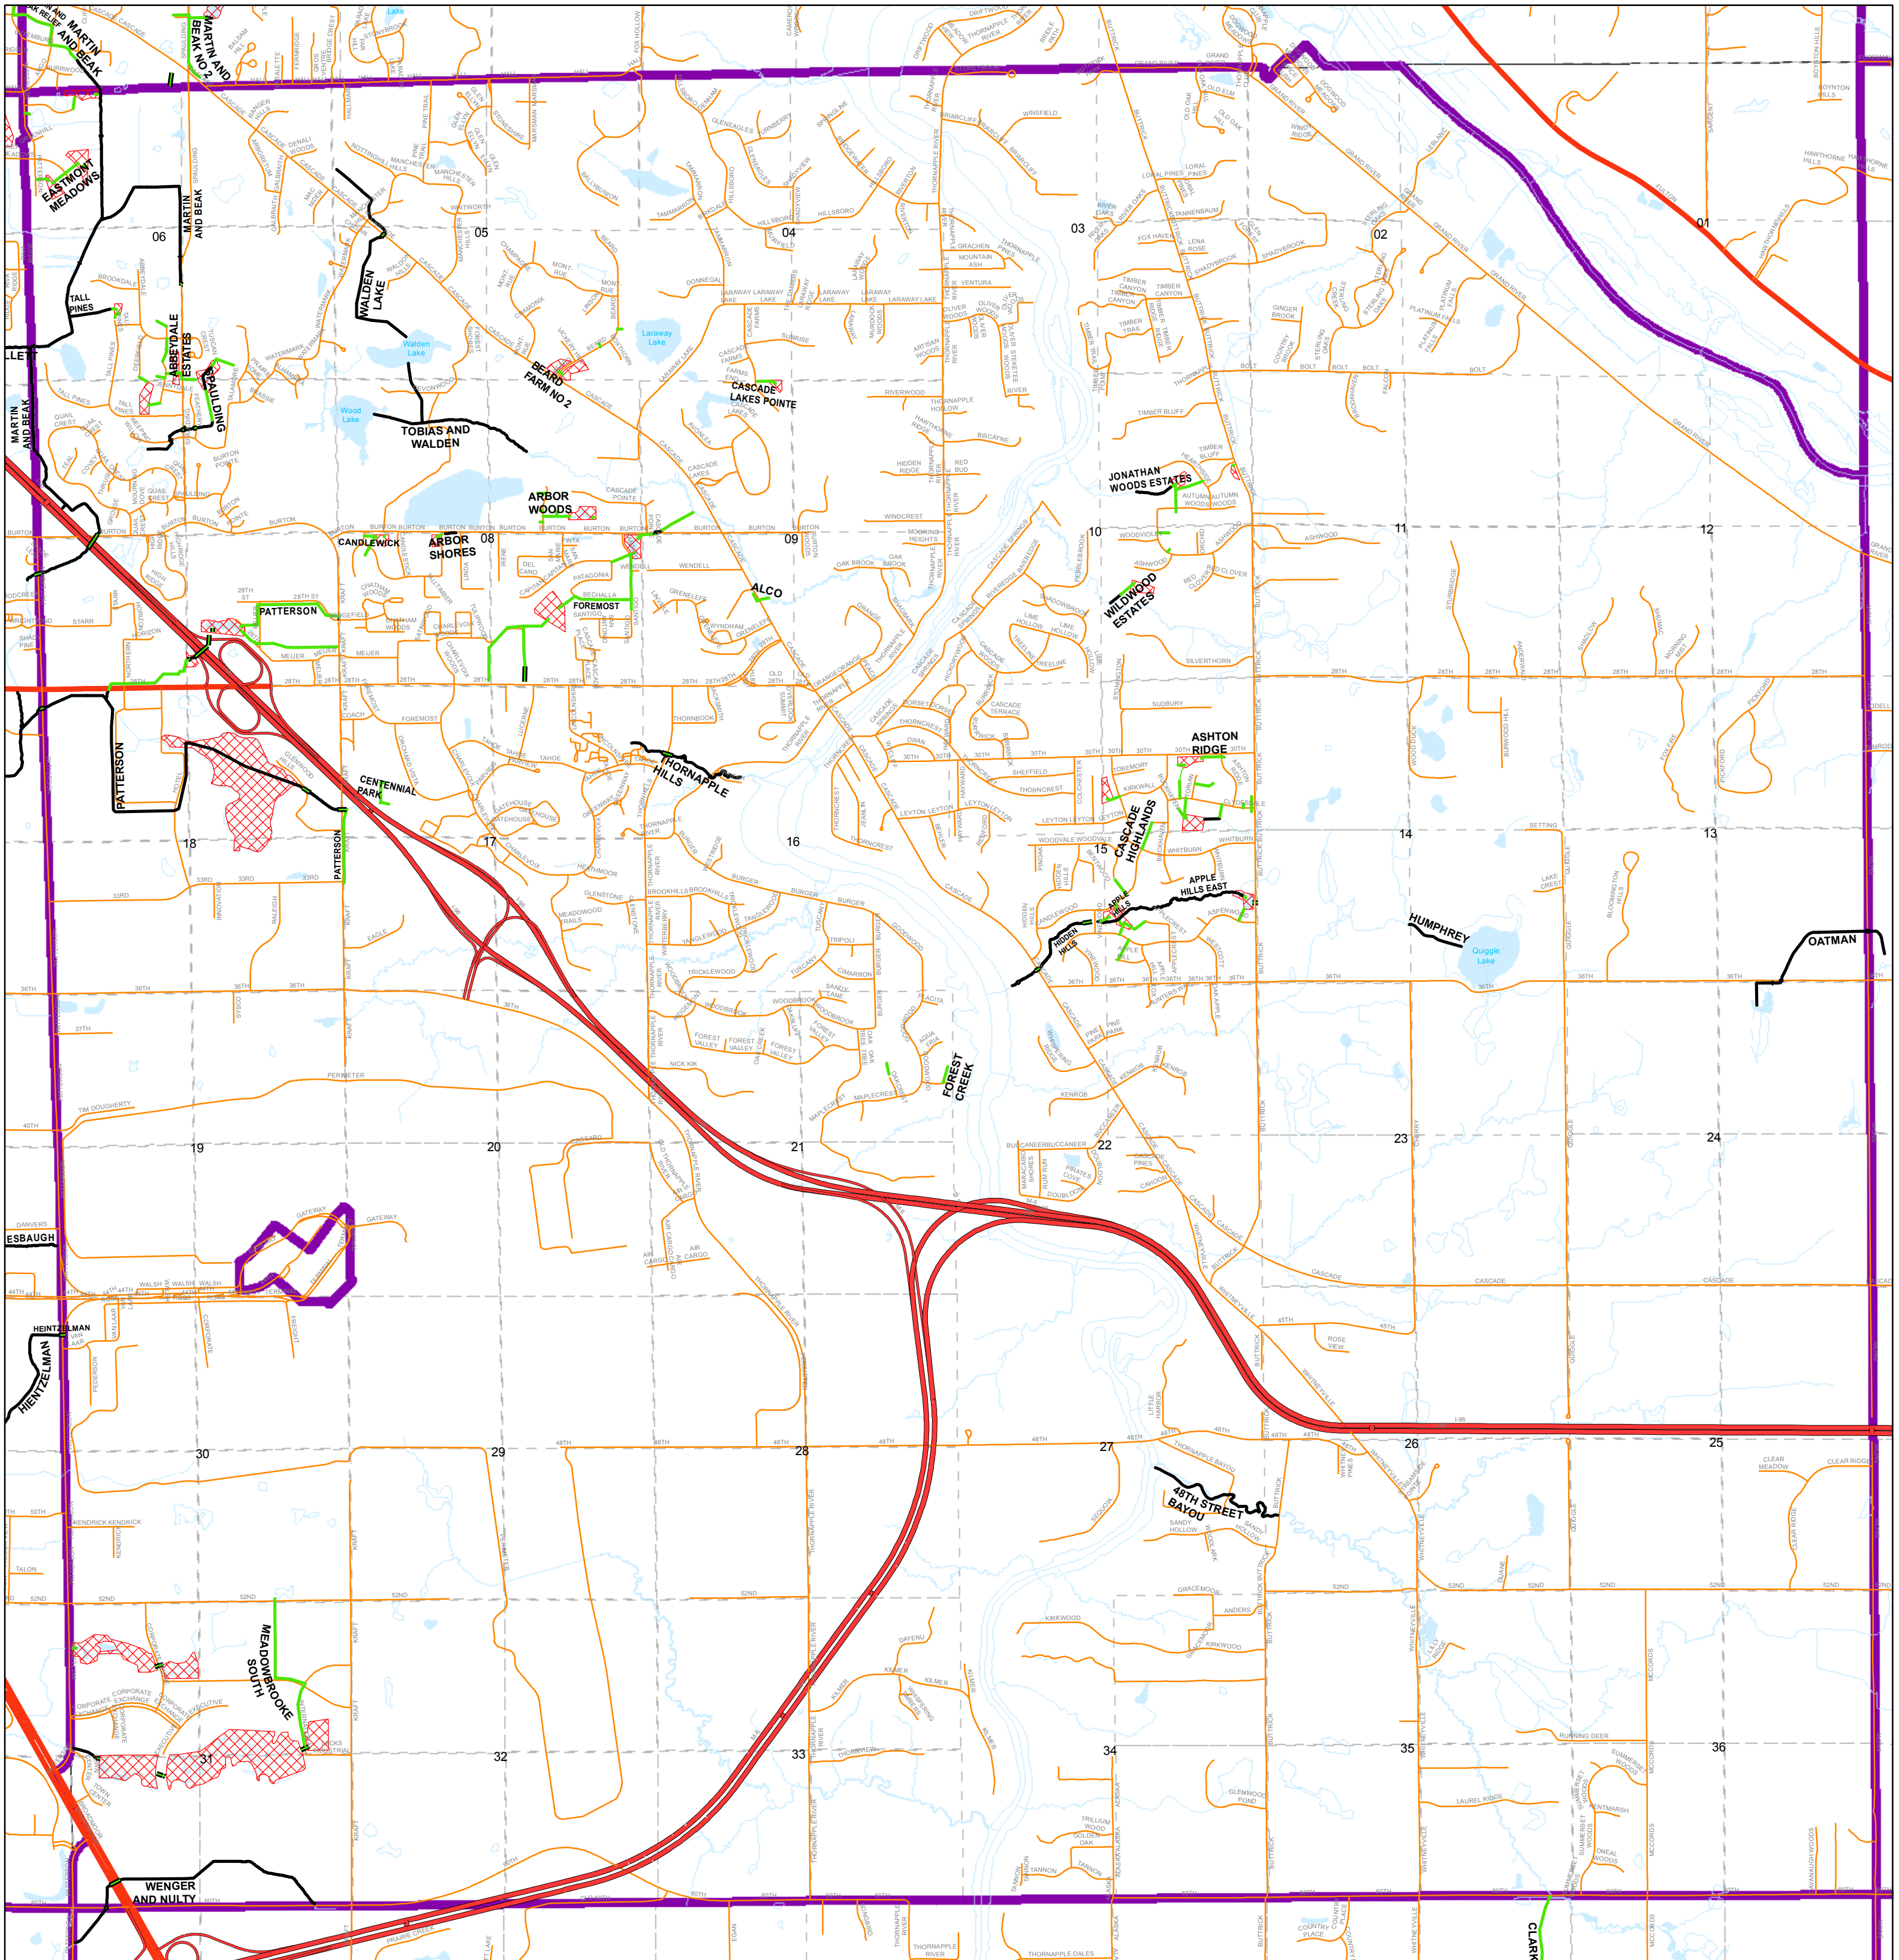

Office of the Kent
County Drain Commissioner

Cascade Township

T.06N., R.10W.

November 22, 2016

Kent County, MI makes no warranty, expressed or implied, regarding the accuracy, completeness or usefulness of information presented. Users of this information assume all liability for its fitness for a particular use.