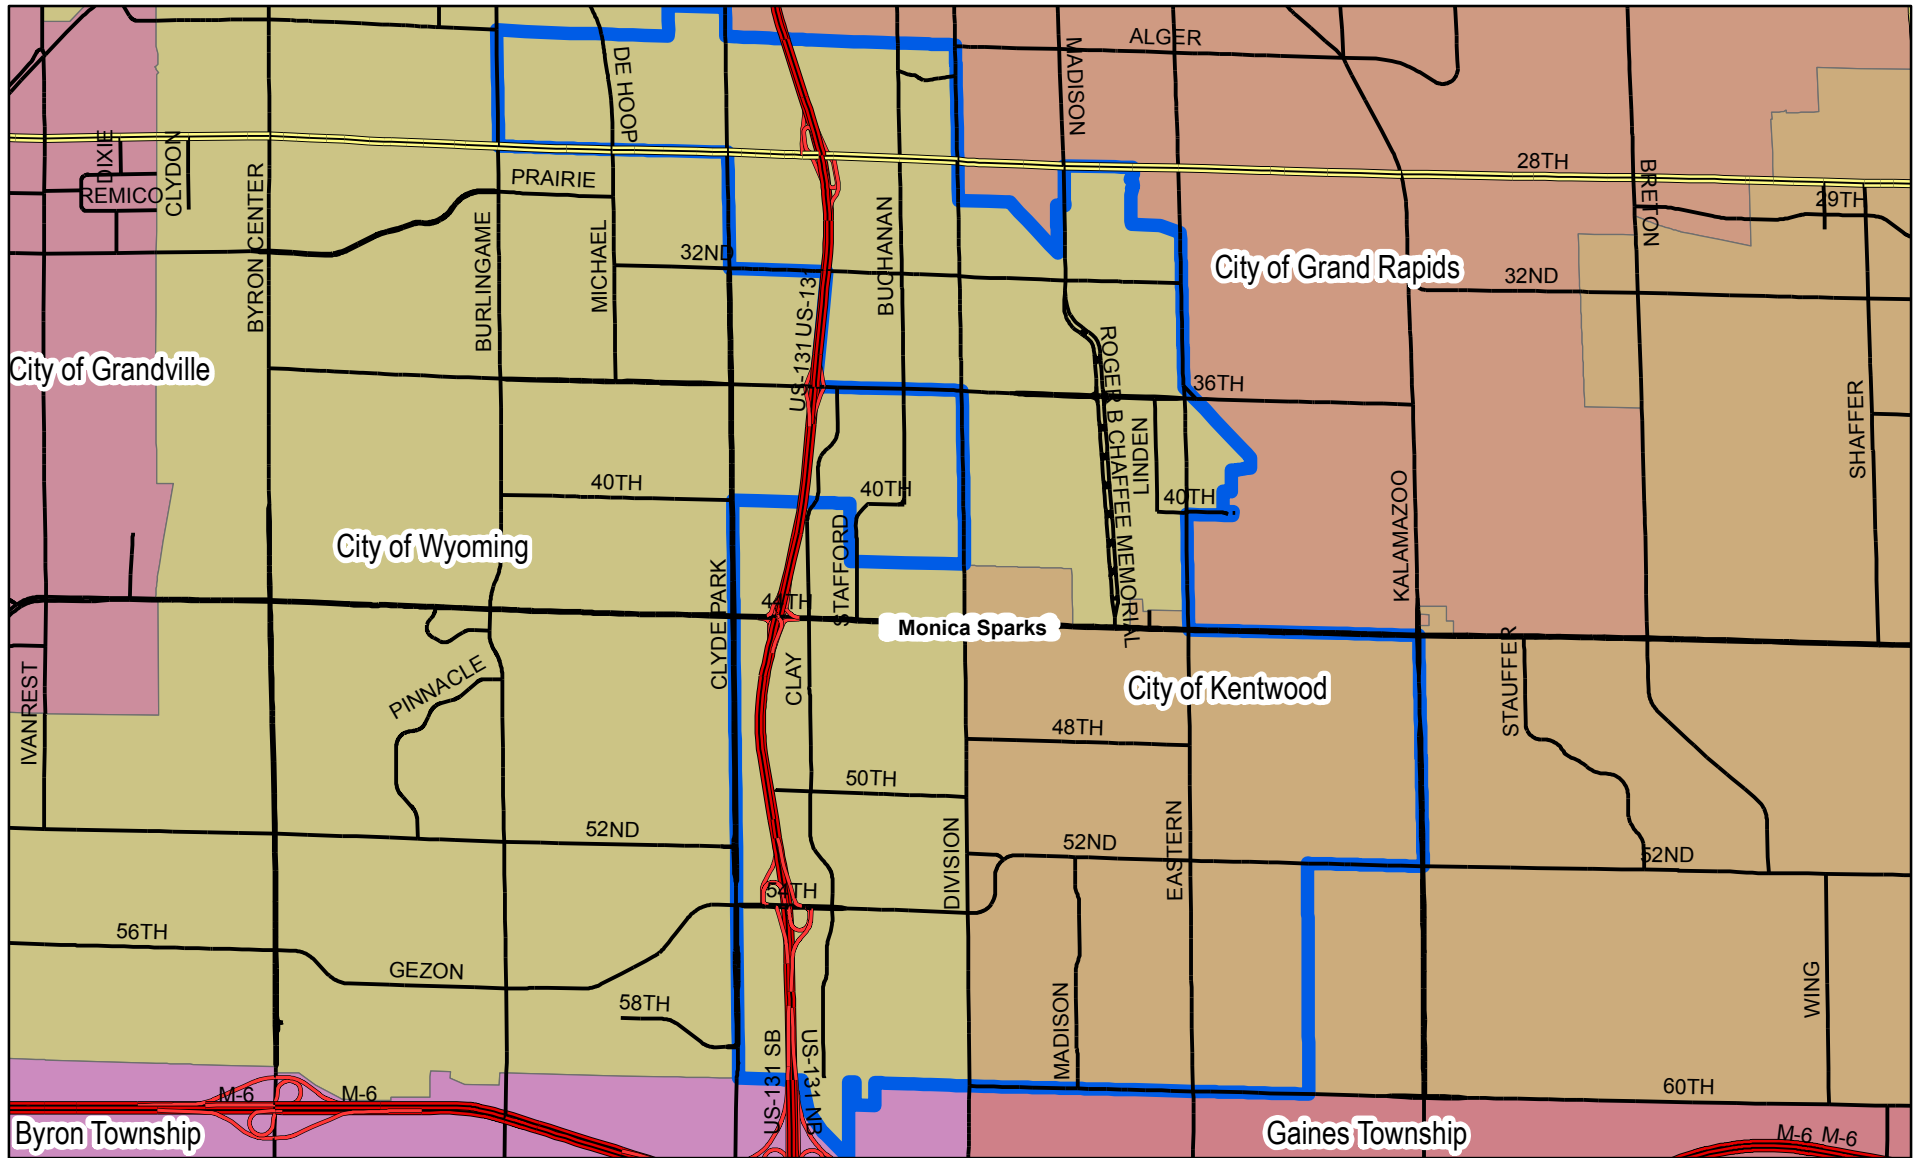

Commissioner District 12

January 16, 2013

This map does not represent a legal document, it is intended to serve as an aid in graphic representation only. Information shown on this map is not warranted for accuracy and should be verified through other means.

Kent County Bureau of Equalization
Property Description & Mapping Division

1:52,723