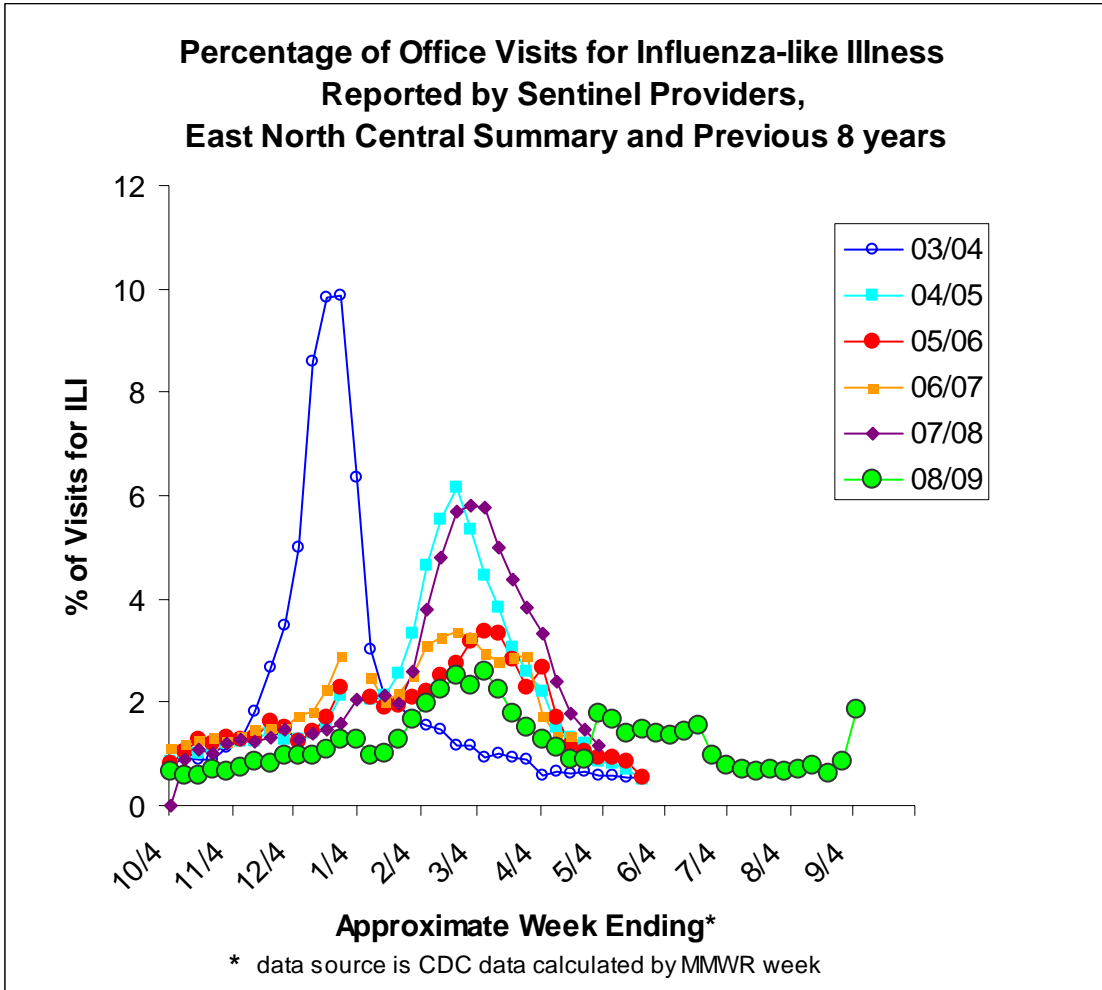

Kent County Influenza Surveillance Report, 2008 -2009

United States

MMWR Week	MMWR Week	08/09
Ending	Ending	
40	10/04/2008	0.933
41	10/11/2008	0.989
42	10/18/2008	0.979
43	10/25/2008	1.024
44	11/01/2008	1.097
45	11/08/2008	1.082
46	11/15/2008	1.118
47	11/22/2008	1.194
48	11/29/2008	1.364
49	12/06/2008	1.306
50	12/13/2008	1.304
51	12/20/2008	1.449
52	12/27/2008	1.804
53	01/03/2009	2.128
1	01/10/2009	1.454
2	01/17/2009	1.622
3	01/24/2009	1.963

Kent County Influenza Surveillance Report, 2008 -2009

4	01/31/2009	2.422
5	02/07/2009	2.945
6	02/14/2009	3.568
7	02/21/2009	3.382
8	02/28/2009	3.497
9	03/07/2009	3.186
10	03/14/2009	2.609
11	03/21/2009	2.458
12	03/28/2009	2.004
13	04/04/2009	1.81
14	04/11/2009	1.61
15	04/18/2009	1.287
16	04/25/2009	1.307
17	05/02/2009	2.753
18	05/09/2009	2.235
19	05/16/2009	1.776
20	05/23/2009	1.928
21	05/30/2009	1.895
22	06/06/2009	1.699
23	06/13/2009	1.777
24	06/20/2009	1.901
25	06/27/2009	1.608
26	07/04/2009	1.492
27	07/11/2009	1.411
28	07/18/2009	1.367
29	07/25/2009	1.169
30	08/01/2009	1.221
31	08/08/2009	1.16
32	08/15/2009	1.162
33	08/22/2009	1.594
34	08/29/2009	2.388
35	09/05/2009	3.545
36	09/12/2009	4.162
37	09/19/2009	4.411
38	09/26/2009	4.177

Kent County Influenza Surveillance Report, 2008 -2009

East North Central Summary (IL, IN, MI, MN, OH, WI)

MMWR Week	MMWR Week	08/09
Ending	Ending	
40	10/04/2008	0.64
41	10/11/2008	0.576
42	10/18/2008	0.598
43	10/25/2008	0.679
44	11/01/2008	0.642
45	11/08/2008	0.748
46	11/15/2008	0.836
47	11/22/2008	0.808
48	11/29/2008	0.984
49	12/06/2008	0.969
50	12/13/2008	0.972
51	12/20/2008	1.086
52	12/27/2008	1.291
53	01/03/2009	1.261
1	01/10/2009	0.984