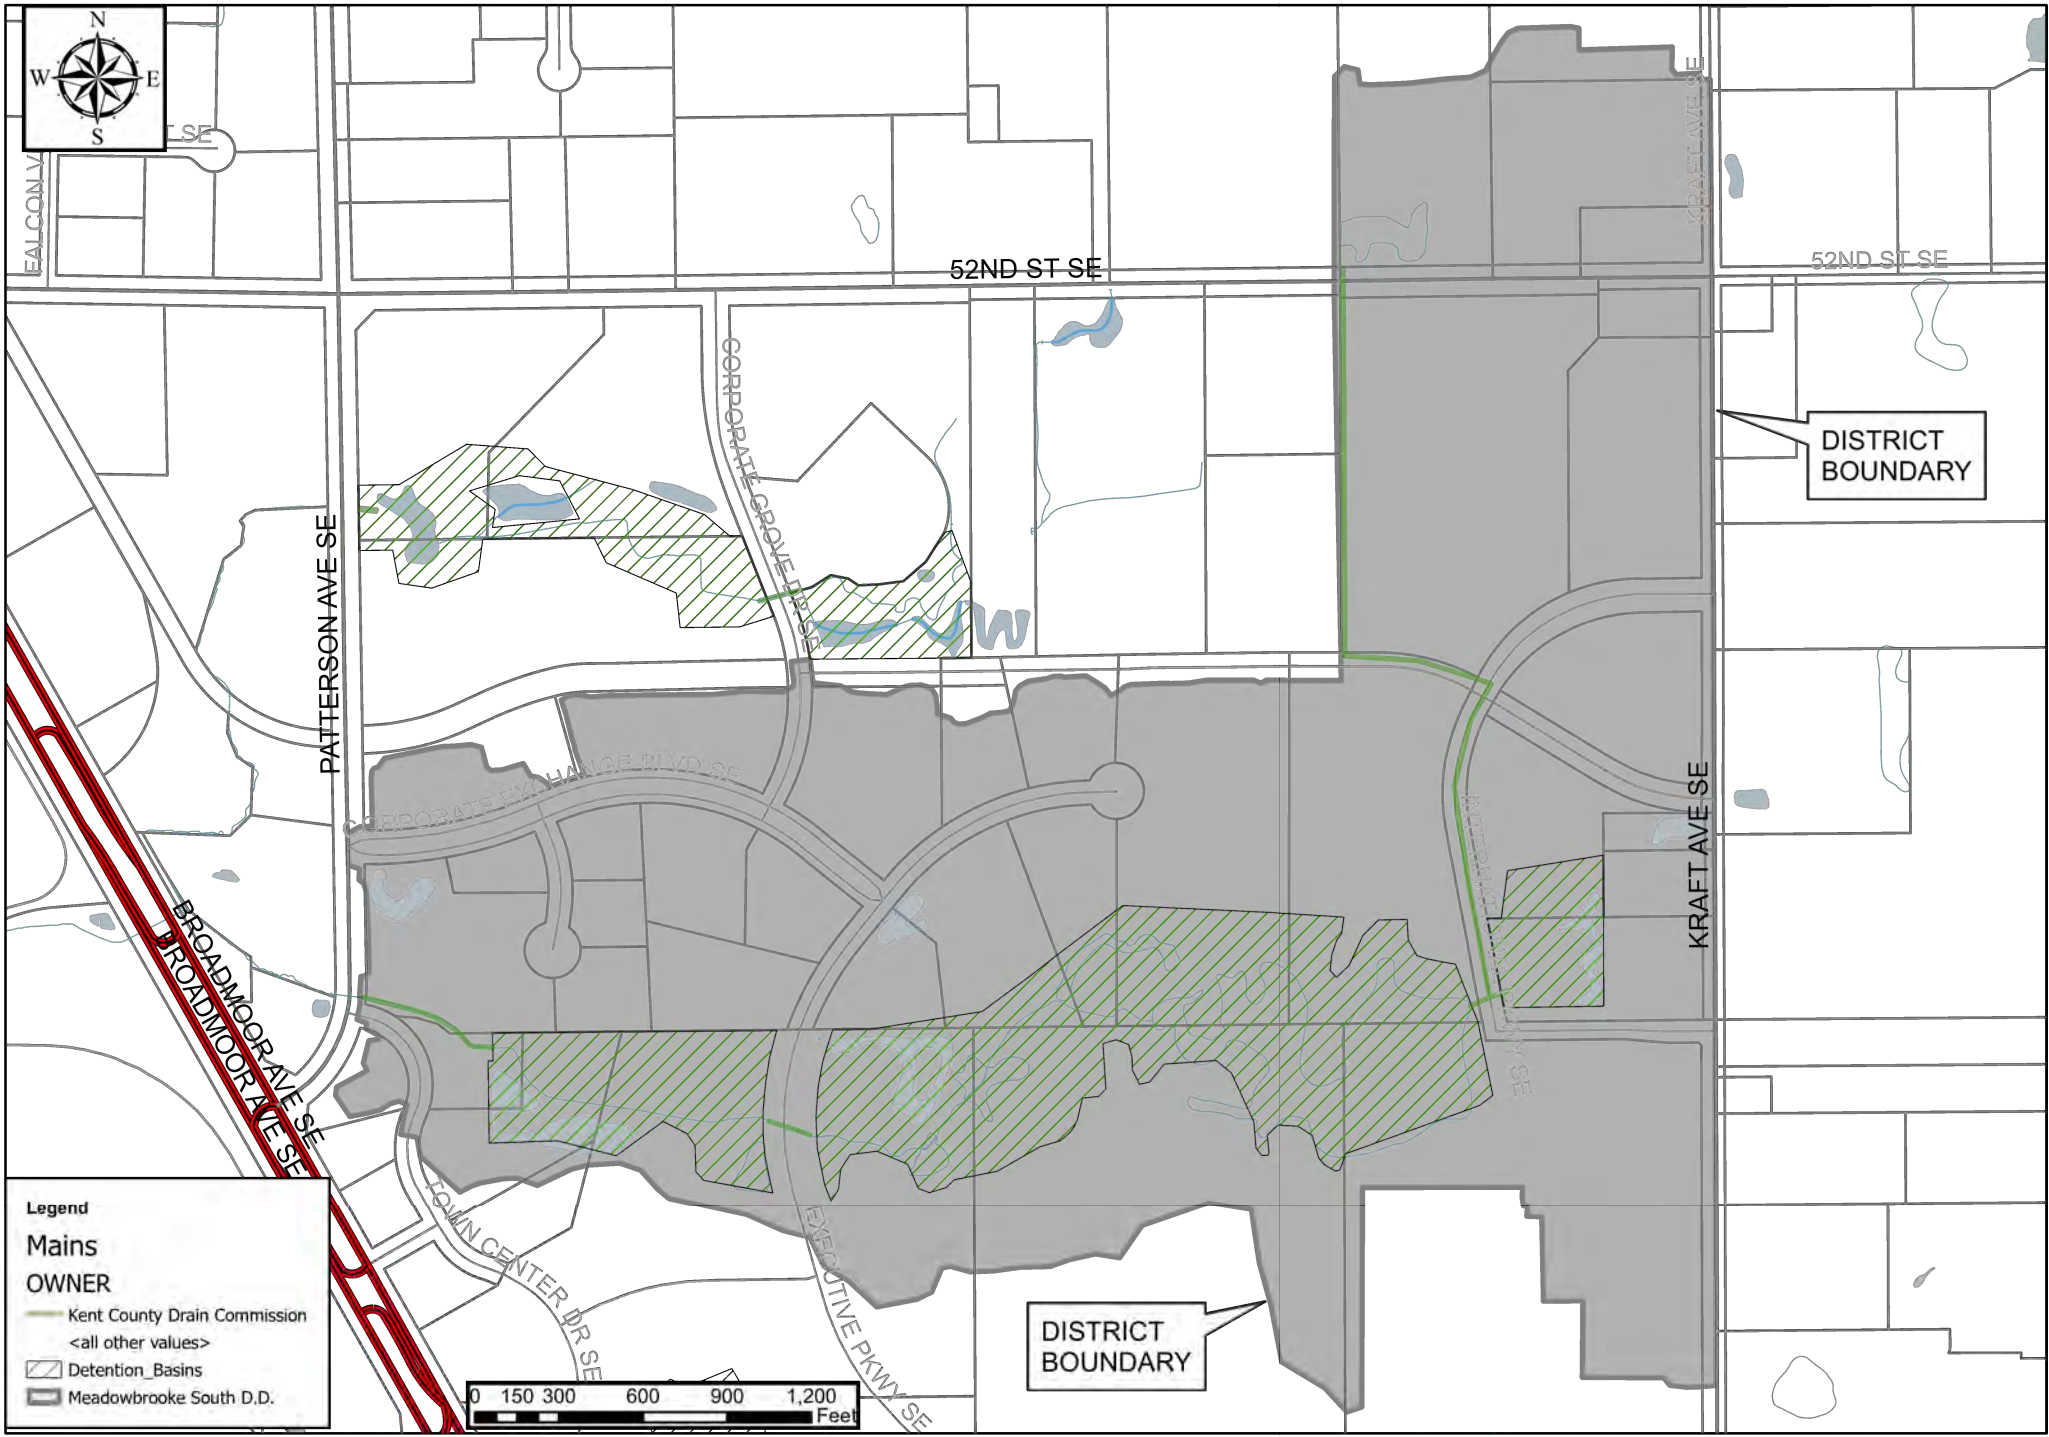

MEADOWBROOKE SOUTH DRAIN DRAINAGE DISTRICT

Sec 30-31, T.6N., R.10W., Cascade Township, Kent County, Michigan

KENNETH YONKER,
KENT COUNTY DRAIN COMMISSIONER

AEL - 2/13/2024

Kent County, MI makes no warranty, expressed or implied, regarding the accuracy, completeness or usefulness of information presented. Users of this information assume all liability for its fitness for a particular use.

MEADOWBROOKE SOUTH DRAIN DRAINAGE DISTRICT

Sec 30-31, T.6N., R.10W., Cascade Township, Kent County, Michigan

- Legend**
- Mains OWNER**
- Kent County Drain Commission <all other values>
 - Detention_Basins
 - Lands_removed
 - Lands_added
 - Meadowbrooke South D.D.

KENNETH YONKER,
KENT COUNTY DRAIN COMMISSIONER

AEL - 2/13/2024

Kent County, MI makes no warranty, expressed or implied, regarding the accuracy, completeness or usefulness of information presented. Users of this information assume all liability for its fitness for a particular use.