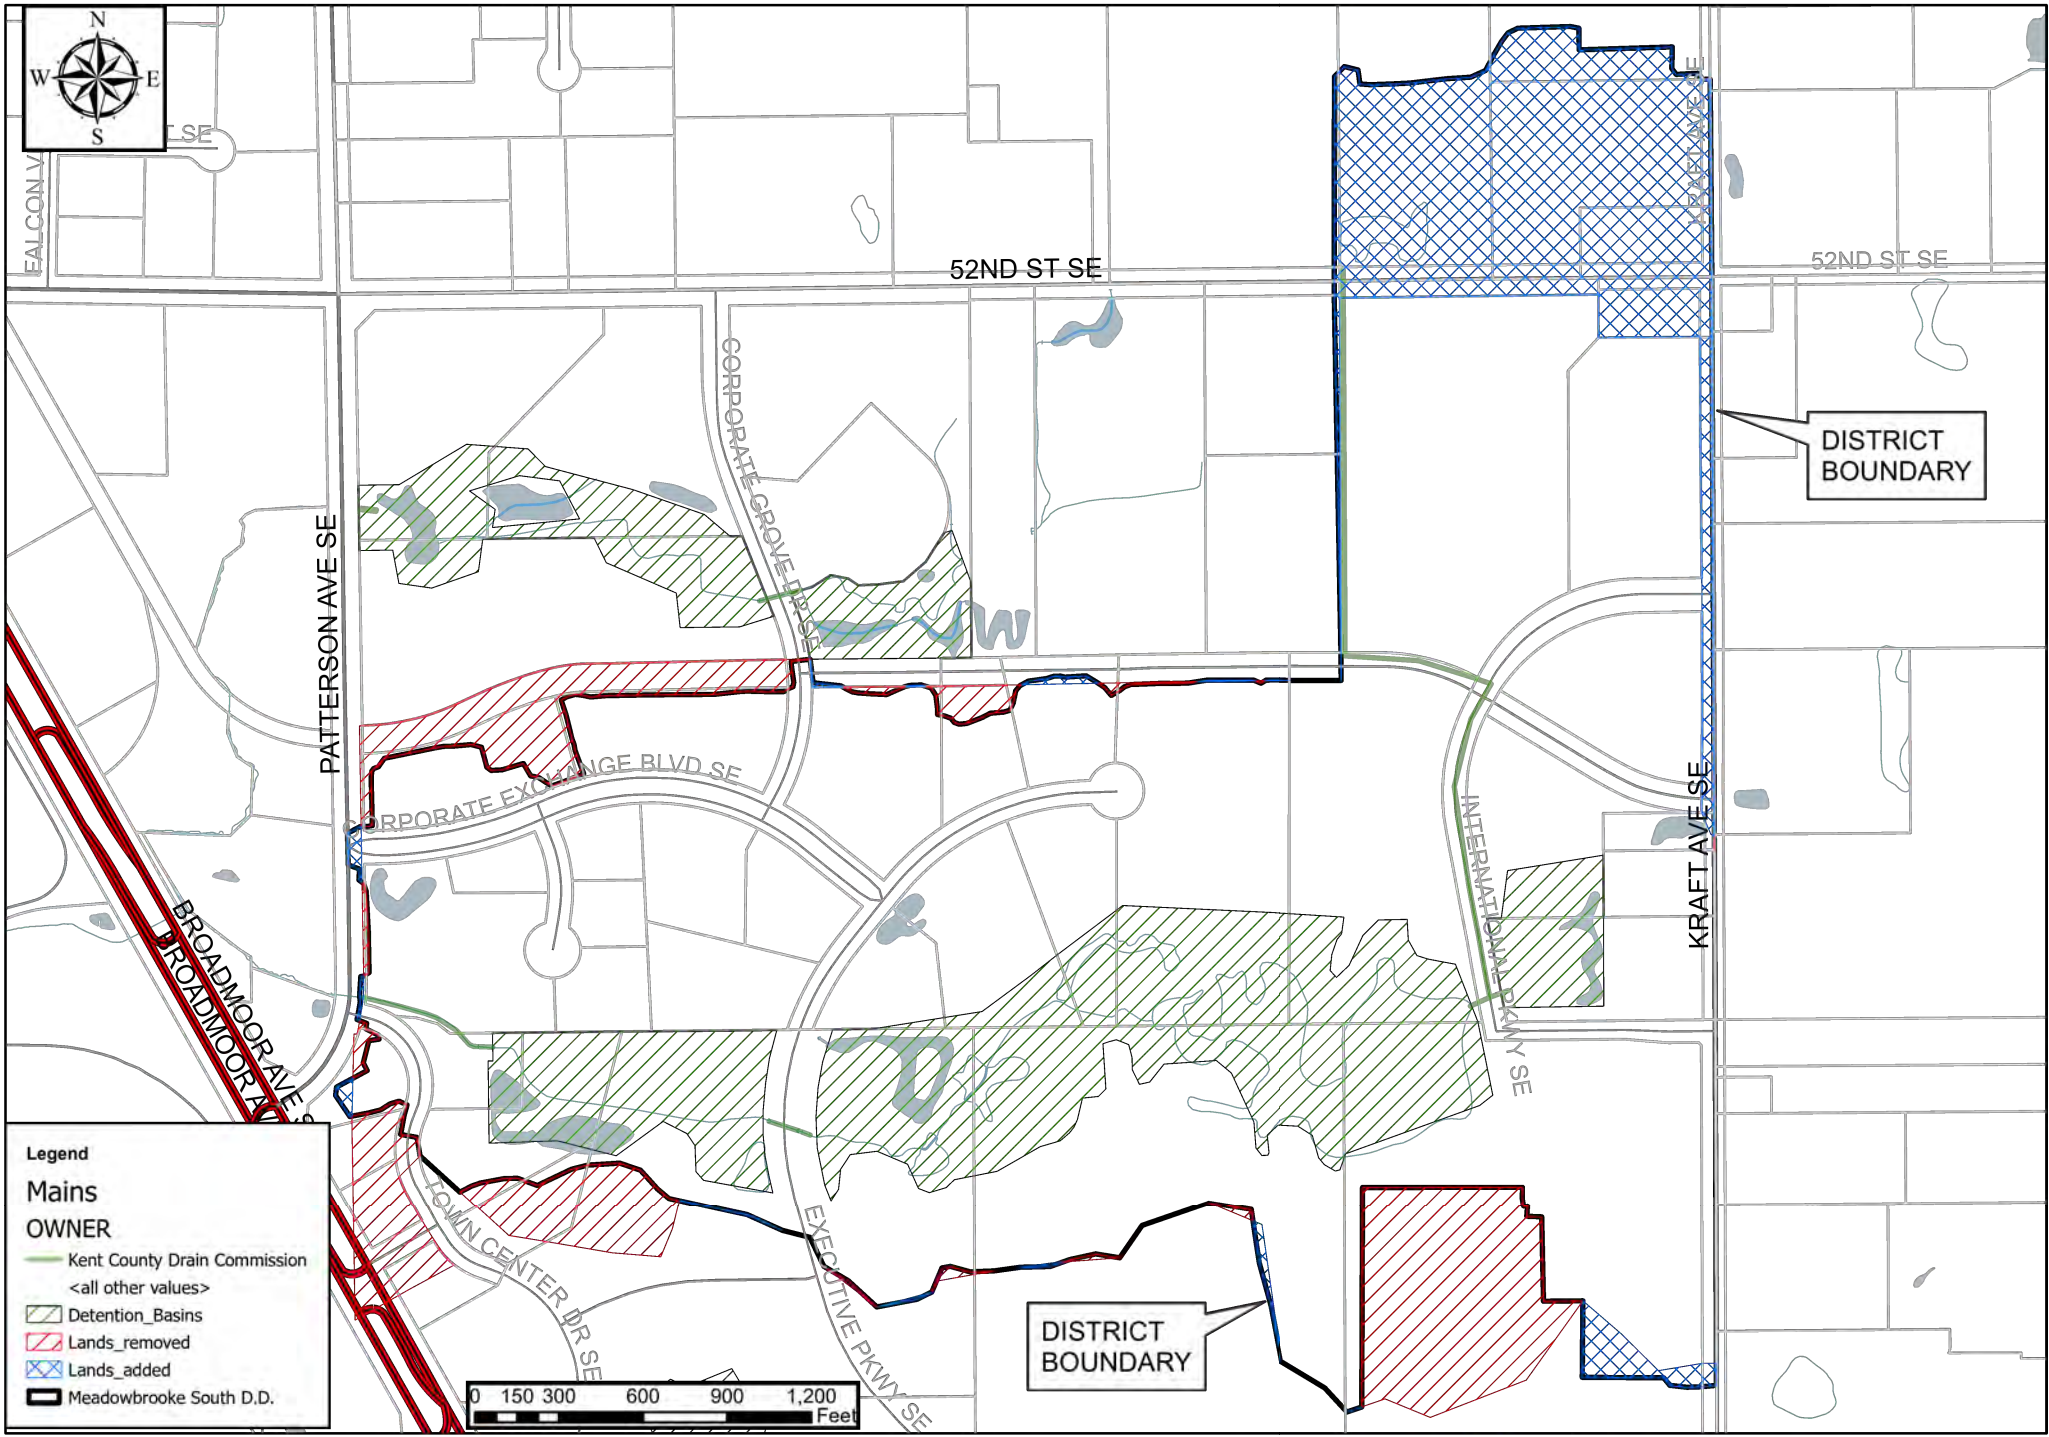

MEADOWBROOKE SOUTH DRAIN DRAINAGE DISTRICT

Sec 30-31, T.6N., R.10W., Cascade Township, Kent County, Michigan

KENNETH YONKER,
KENT COUNTY DRAIN COMMISSIONER

AEL - 2/13/2024

Kent County, MI makes no warranty, expressed or implied, regarding the accuracy, completeness or usefulness of information presented. Users of this information assume all liability for its fitness for a particular use.

MEADOWBROOKE SOUTH DRAIN DRAINAGE DISTRICT

Sec 30-31, T.6N., R.10W., Cascade Township, Kent County, Michigan

- Legend**
- Mains OWNER**
- Kent County Drain Commission <all other values>
 - Detention_Basins
 - Lands_removed
 - Lands_added
 - Meadowbrooke South D.D.

KENNETH YONKER,
KENT COUNTY DRAIN COMMISSIONER

AEL - 2/13/2024

Kent County, MI makes no warranty, expressed or implied, regarding the accuracy, completeness or usefulness of information presented. Users of this information assume all liability for its fitness for a particular use.